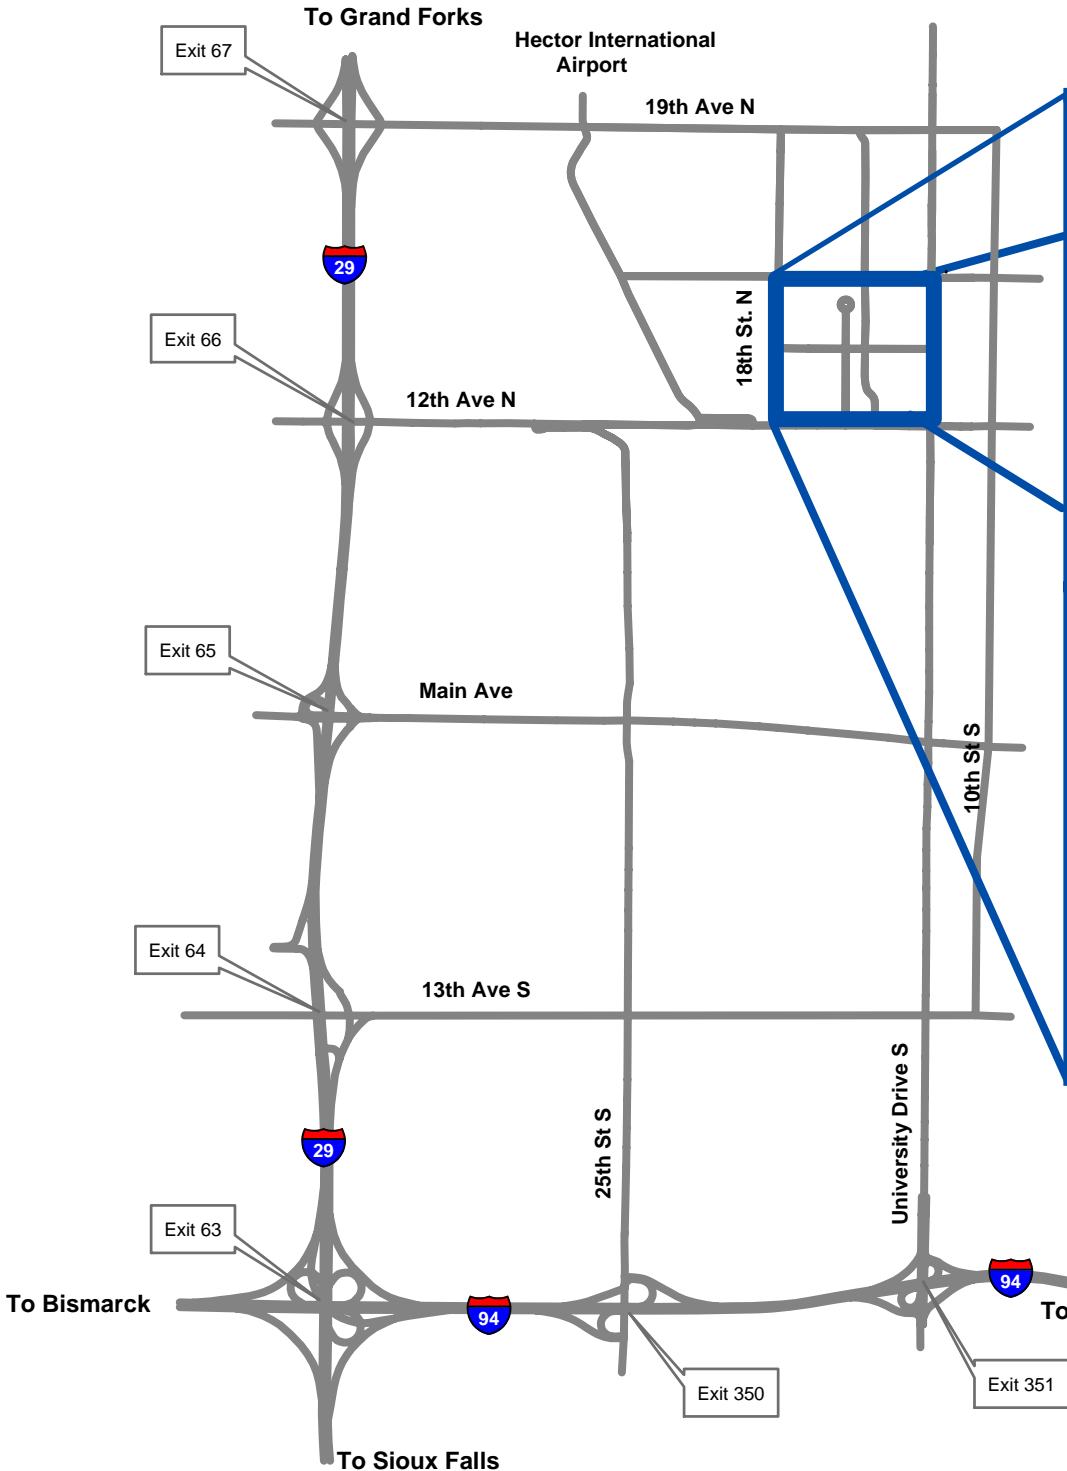

# Directions to DOT Support Center (DOTSC)

DOT Support Center

The DOT Support Center is located in the lower level of Hastings Hall.  
UGPTI main office is located in room 430 of the IACC building.  
If you have any questions, please call (701) 231-1075.