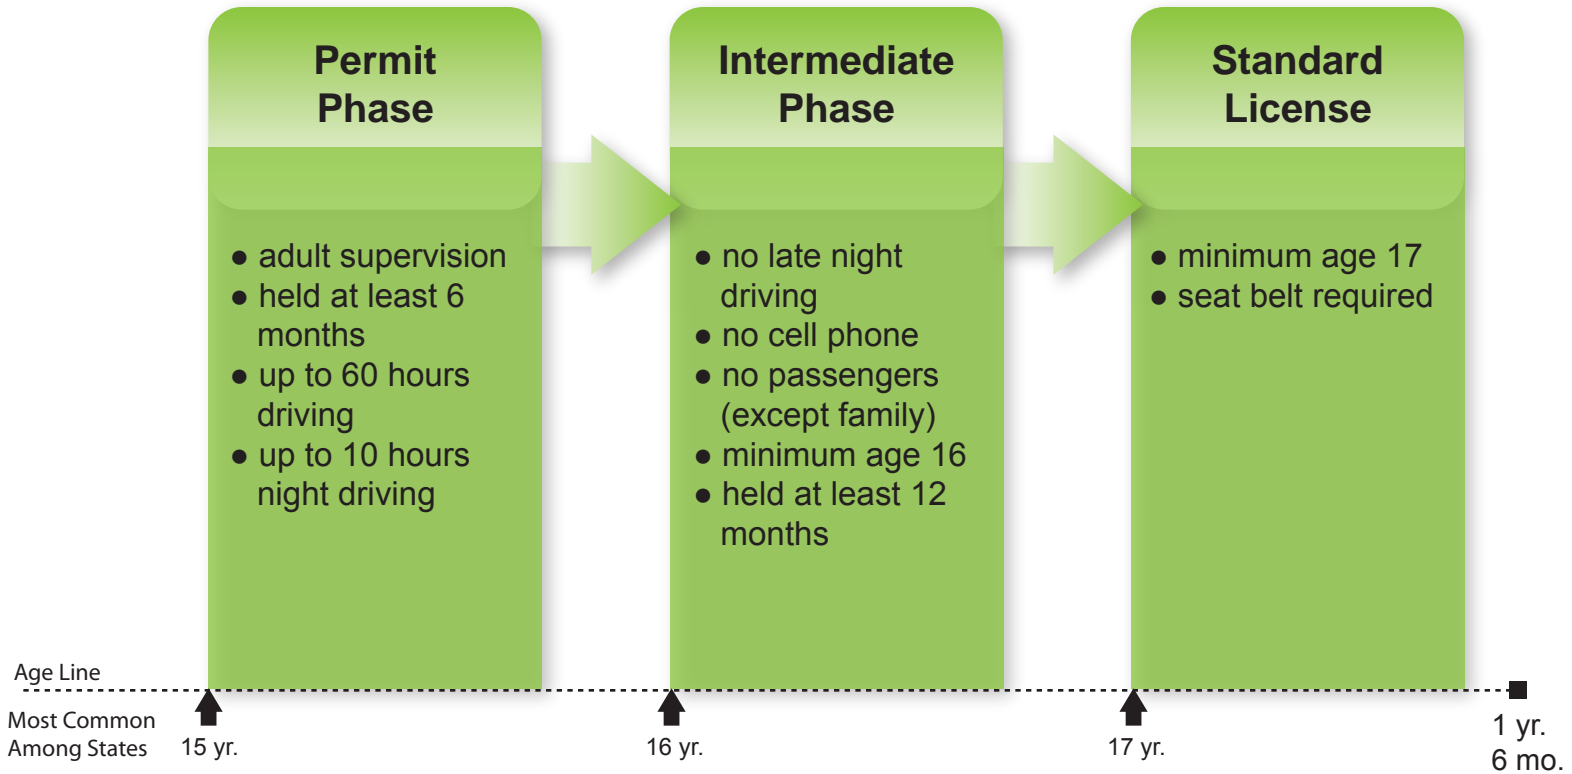

GRADUATED LICENSING PHASES

National Overview (length ranges from 3 months to 3 years)

NORTH DAKOTA LICENSE PHASING AGE