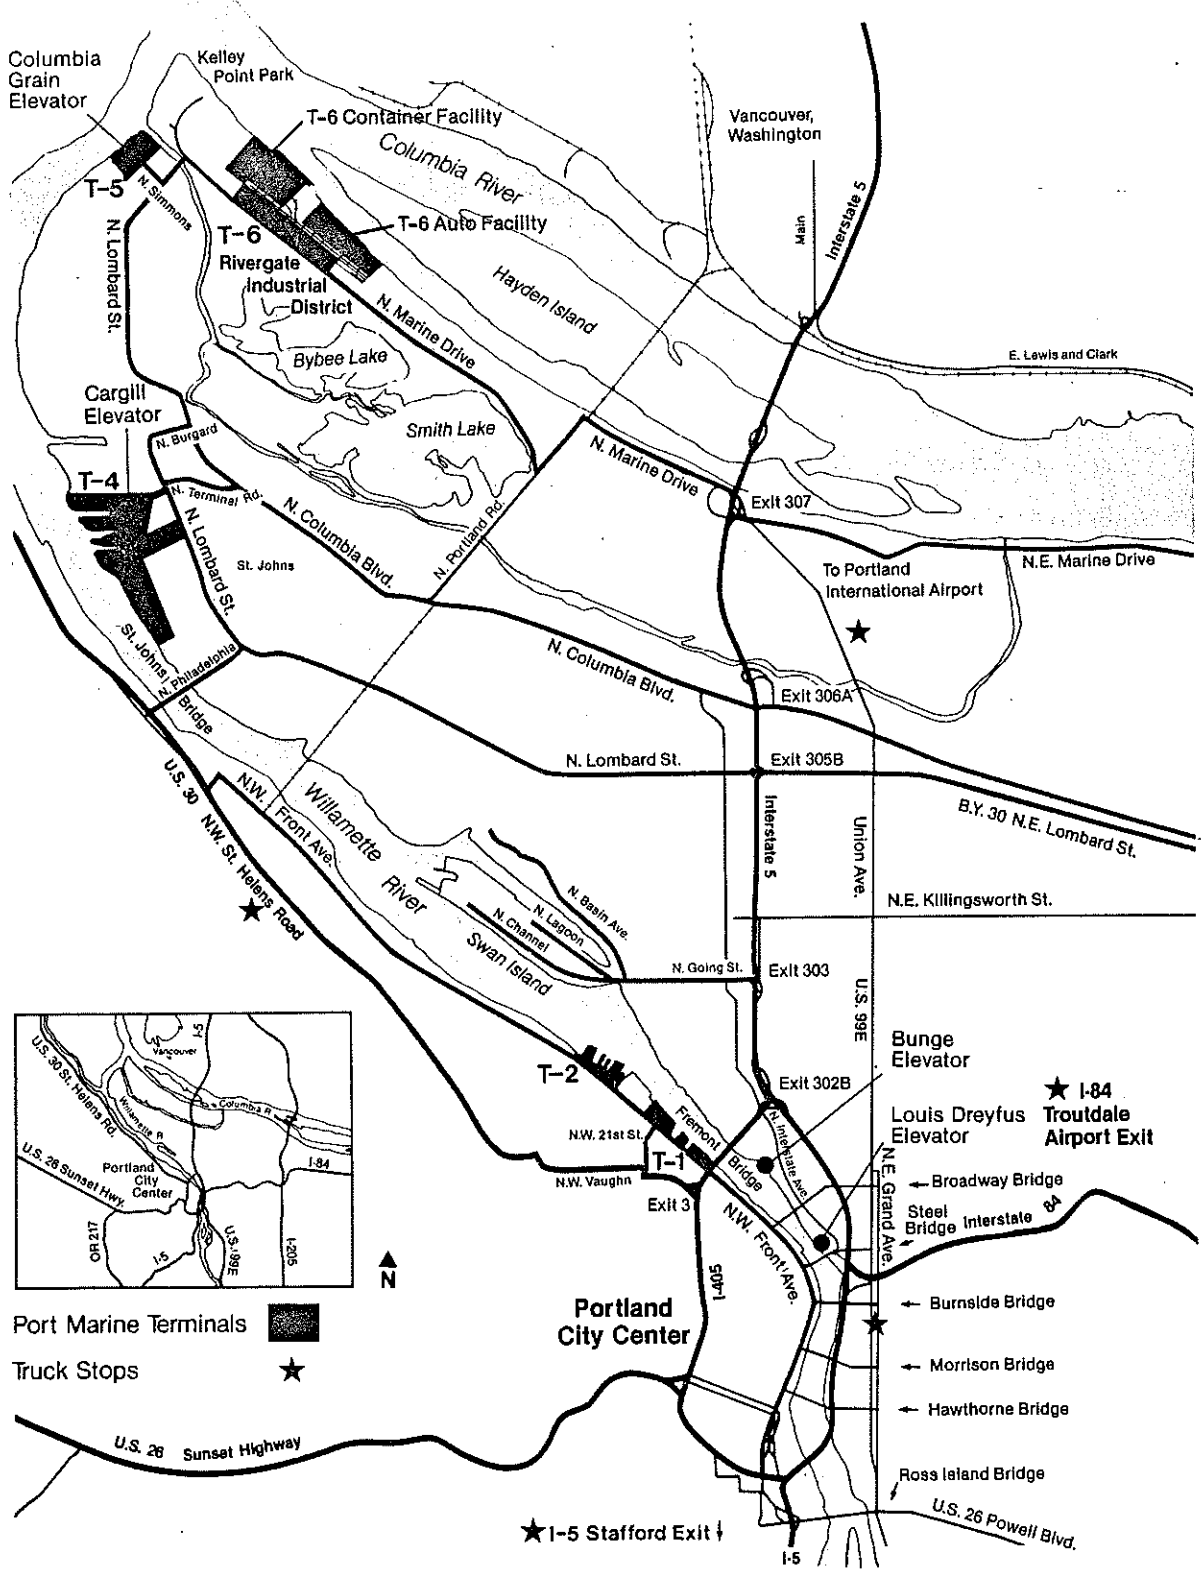

P O R T   O F   P O R T L A N D

Source: Port of Portland.