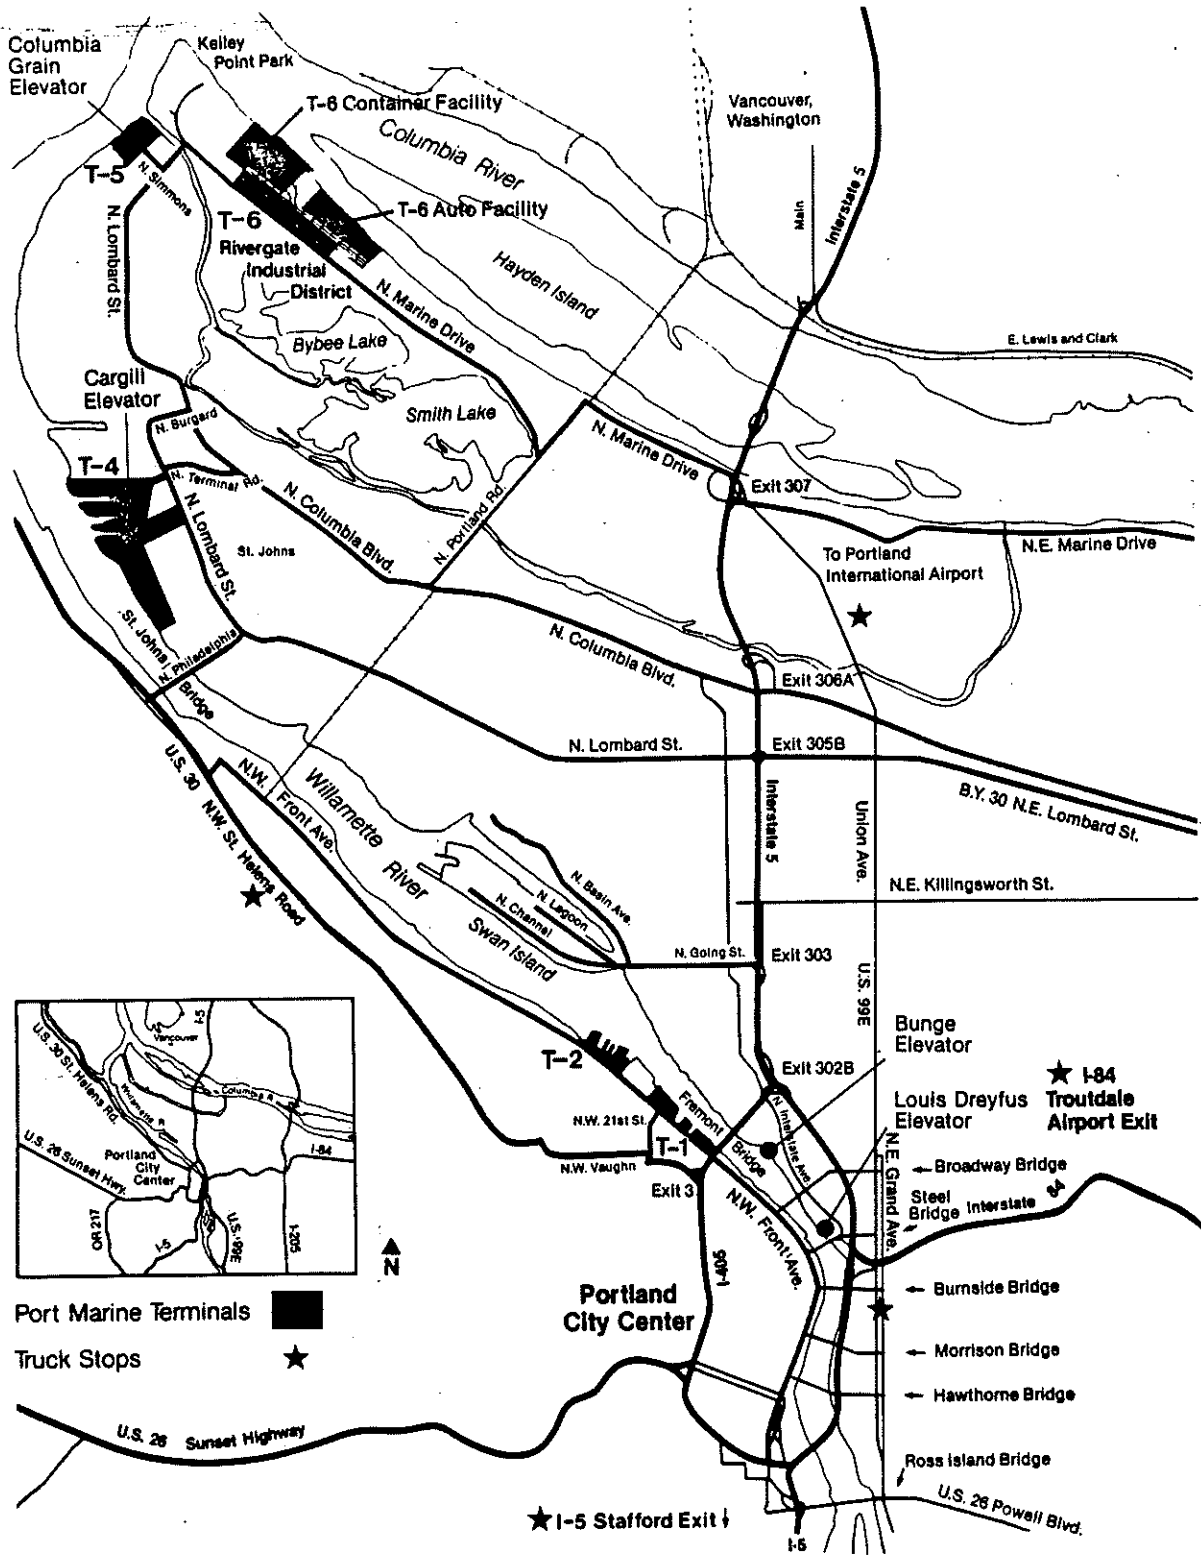

PORT OF PORTLAND

Source: Port of Portland.