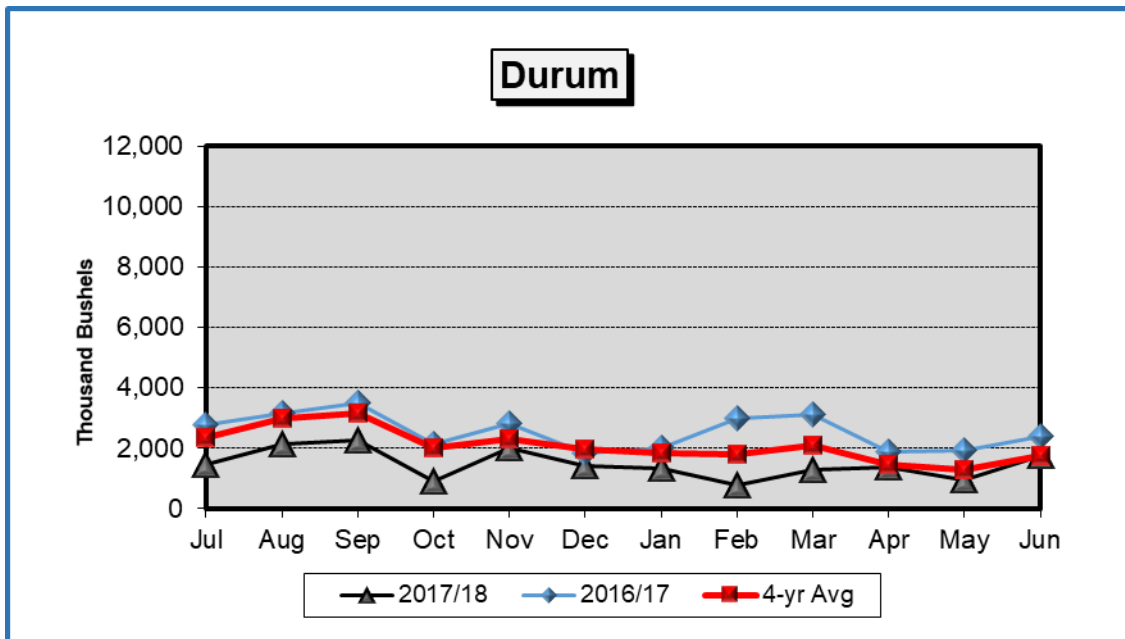

N.D. Grain and Oilseed Database - Monthly Shipments (1,000 Bushels)

Barley

Soybean

Corn

N.D. Grain and Oilseed Database - Monthly Rail Shipments (1,000 Bushels)

RRVW

DMVW

NP

N.D. Grain and Oilseed Database - Monthly Truck and Rail Shipments (1,000 Bushels)

All Grain & Oilseed Shipments