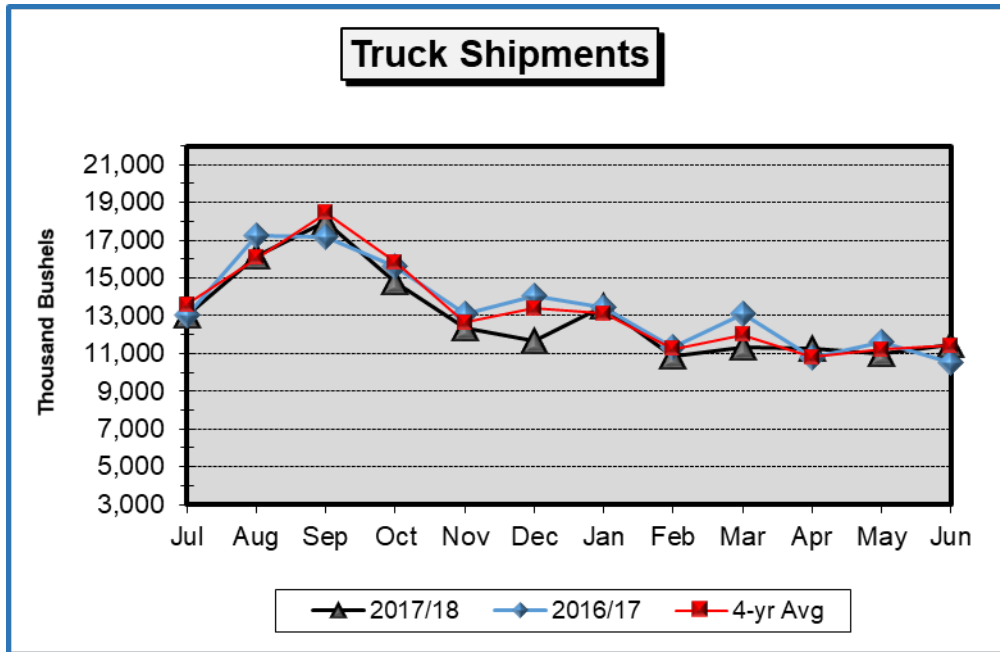

N.D. Grain and Oilseed Database - Monthly Shipments (1,000 Bushels)

Barley

Soybean

Corn

N.D. Grain and Oilseed Database - Monthly Rail Shipments (1,000 Bushels)

RRVW

DMVW

NP

N.D. Grain and Oilseed Database - Monthly Truck and Rail Shipments (1,000 Bushels)

All Grain & Oilseed Shipments