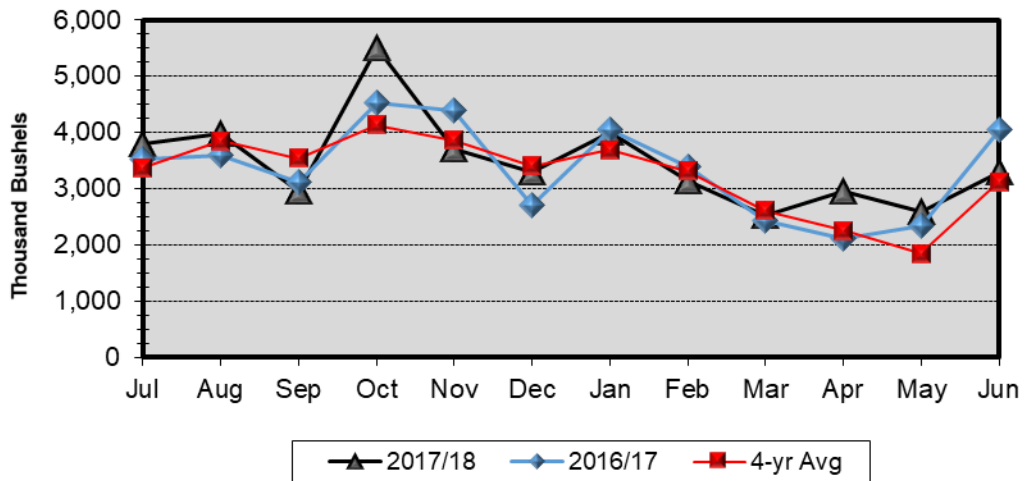

N.D. Grain and Oilseed Database - Monthly Shipments (1,000 Bushels)

Barley

Soybean

Corn

N.D. Grain and Oilseed Database - Monthly Rail Shipments (1,000 Bushels)

RRVW

DMVW

NP

N.D. Grain and Oilseed Database - Monthly Truck and Rail Shipments (1,000 Bushels)

All Grain & Oilseed Shipments