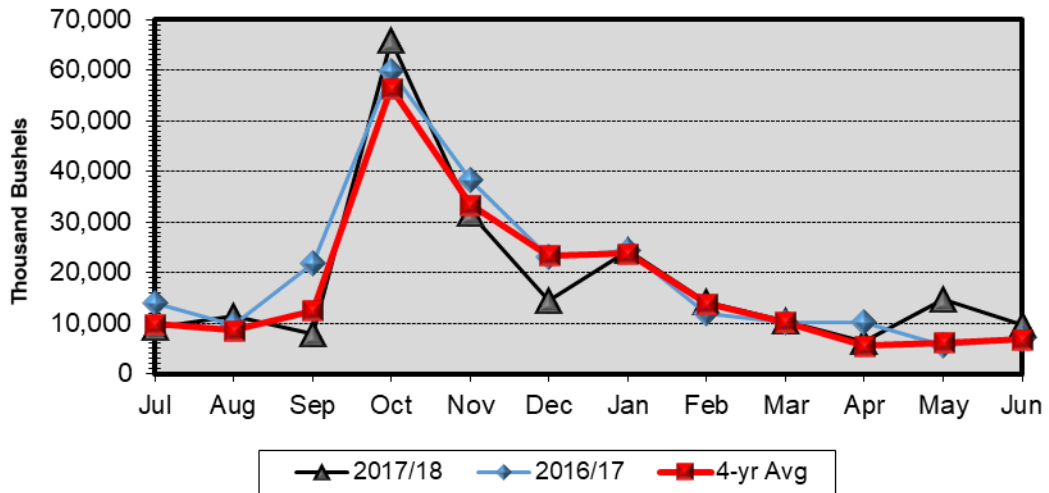

N.D. Grain and Oilseed Database - Monthly Shipments (1,000 Bushels)

Barley

Soybean

Corn

N.D. Grain and Oilseed Database - Monthly Rail Shipments (1,000 Bushels)

RRVW

DMVW

NP

N.D. Grain and Oilseed Database - Monthly Truck and Rail Shipments (1,000 Bushels)

All Grain & Oilseed Shipments