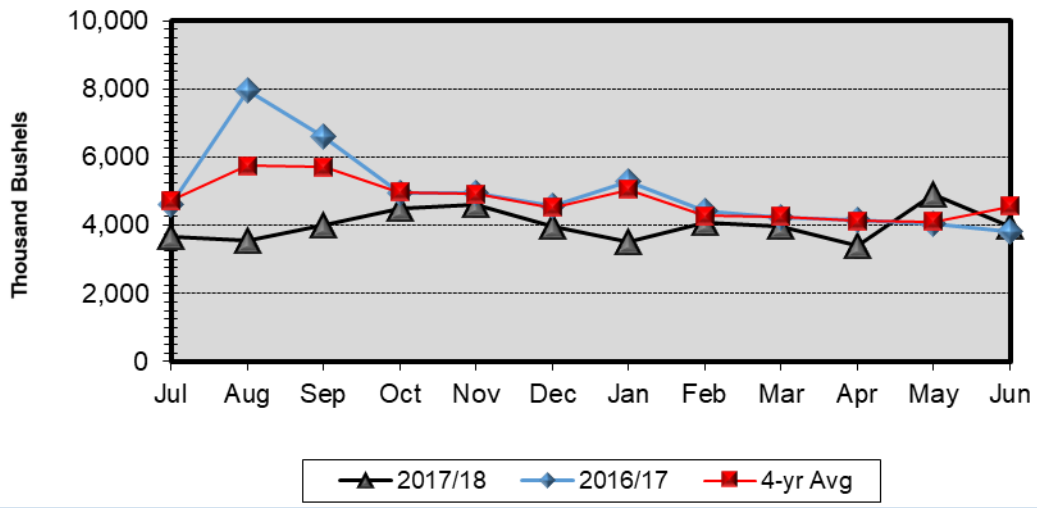

N.D. Grain and Oilseed Database - Monthly Shipments (1,000 Bushels)

Barley

Soybean

Corn

N.D. Grain and Oilseed Database - Monthly Rail Shipments (1,000 Bushels)

RRVW

DMVW

NP

N.D. Grain and Oilseed Database - Monthly Truck and Rail Shipments (1,000 Bushels)

All Grain & Oilseed Shipments