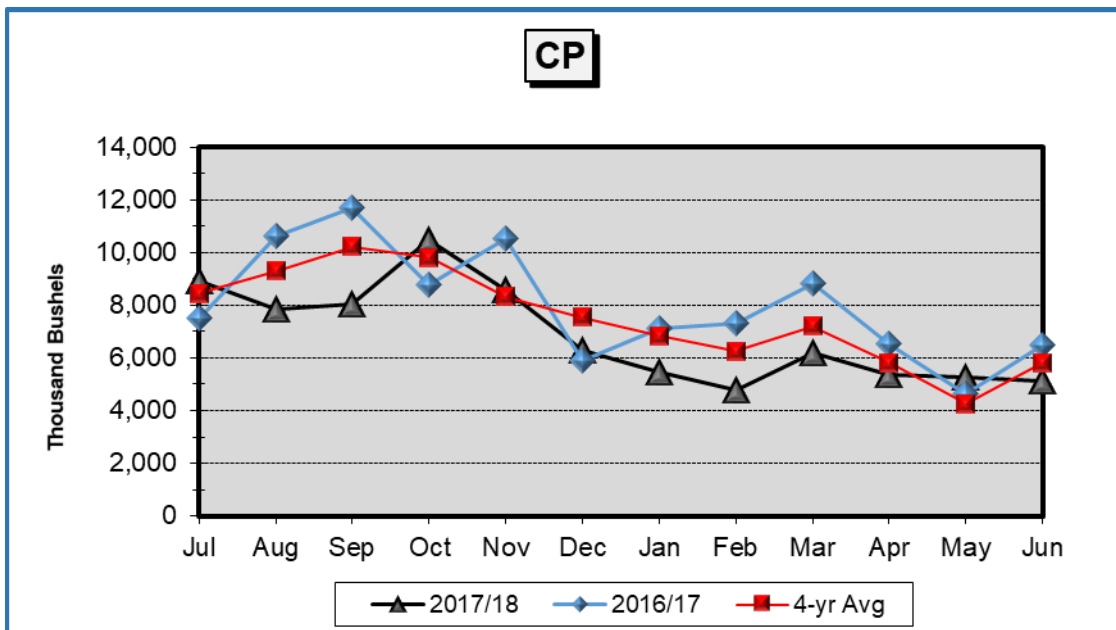

N.D. Grain and Oilseed Database - Monthly Shipments (1,000 Bushels)

Barley

Soybean

Corn

N.D. Grain and Oilseed Database - Monthly Rail Shipments (1,000 Bushels)

RRVW

DMVW

NP

N.D. Grain and Oilseed Database - Monthly Truck and Rail Shipments (1,000 Bushels)

All Grain & Oilseed Shipments