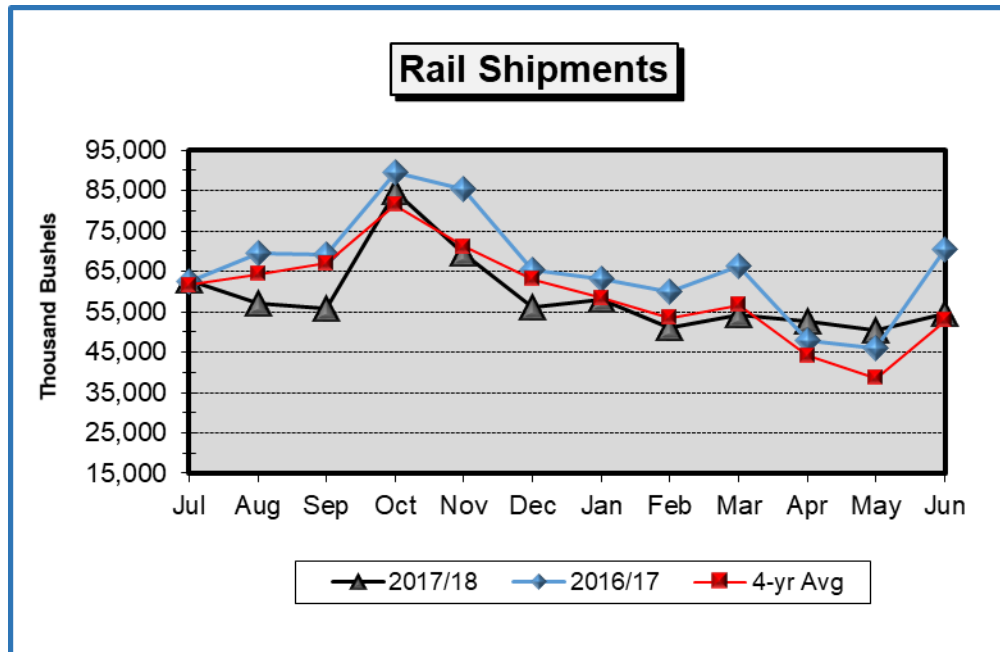

N.D. Grain and Oilseed Database - Monthly Shipments (1,000 Bushels)

Barley

Soybean

Corn

N.D. Grain and Oilseed Database - Monthly Rail Shipments (1,000 Bushels)

RRVW

DMVW

NP

N.D. Grain and Oilseed Database - Monthly Truck and Rail Shipments (1,000 Bushels)

All Grain & Oilseed Shipments