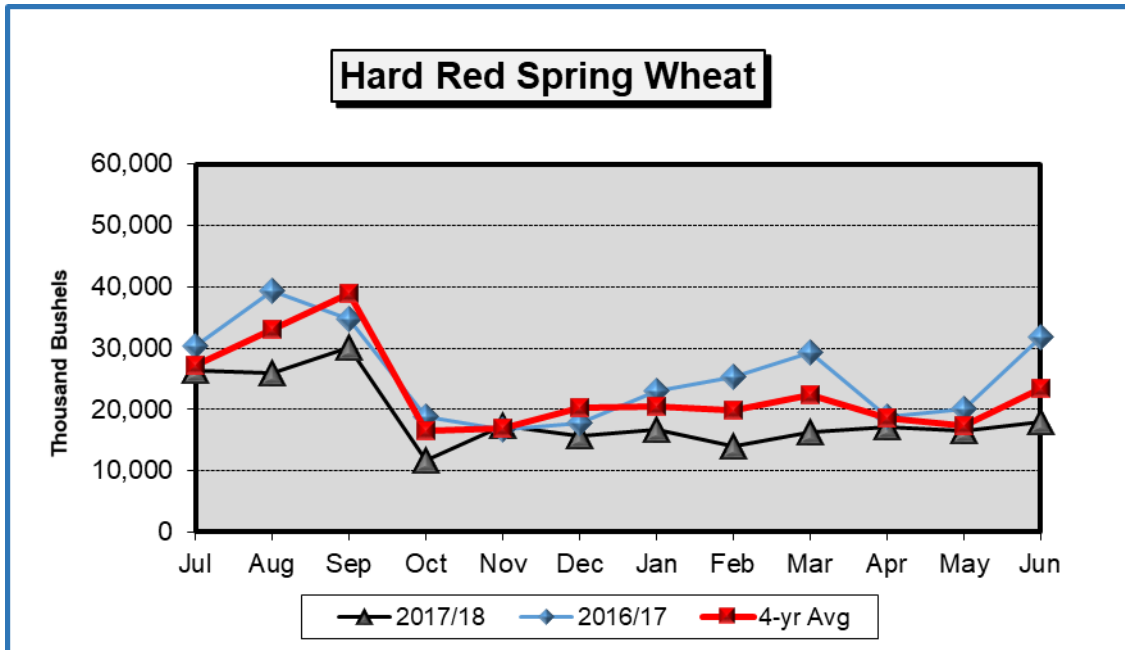

N.D. Grain and Oilseed Database - Monthly Shipments (1,000 Bushels)

Barley

Soybean

Corn

N.D. Grain and Oilseed Database - Monthly Rail Shipments (1,000 Bushels)

RRVW

DMVW

NP