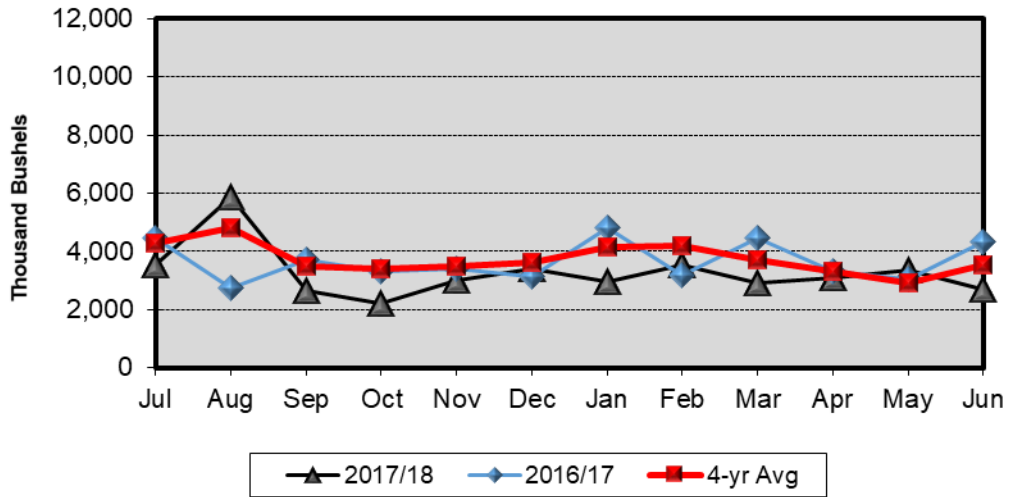

N.D. Grain and Oilseed Database - Monthly Shipments (1,000 Bushels)

Barley

Soybean

Corn

N.D. Grain and Oilseed Database - Monthly Rail Shipments (1,000 Bushels)

RRVW

DMVW

NP

N.D. Grain and Oilseed Database - Monthly Truck and Rail Shipments (1,000 Bushels)

All Grain & Oilseed Shipments