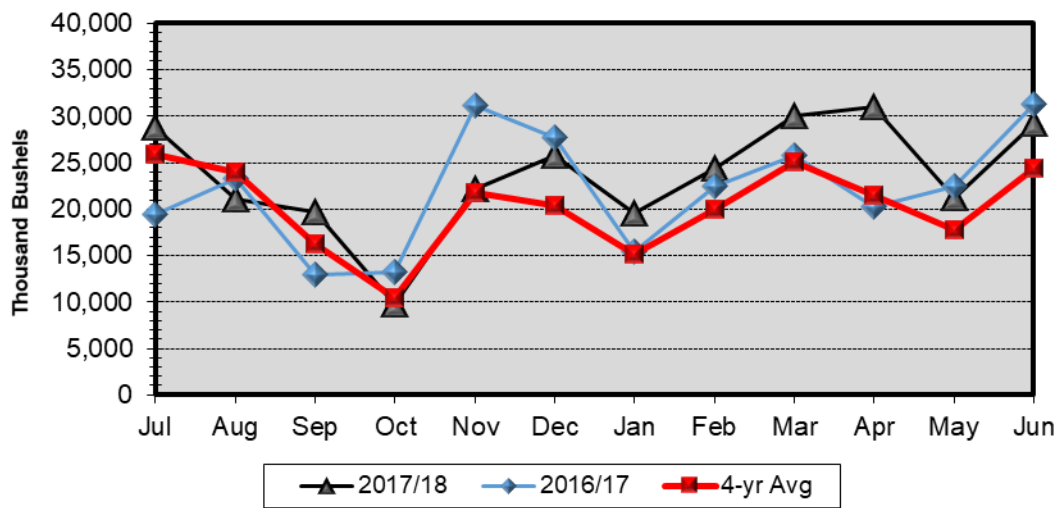

N.D. Grain and Oilseed Database - Monthly Shipments (1,000 Bushels)

Barley

Soybean

Corn

N.D. Grain and Oilseed Database - Monthly Rail Shipments (1,000 Bushels)

RRVW

DMVW

NP

N.D. Grain and Oilseed Database - Monthly Truck and Rail Shipments (1,000 Bushels)

All Grain & Oilseed Shipments