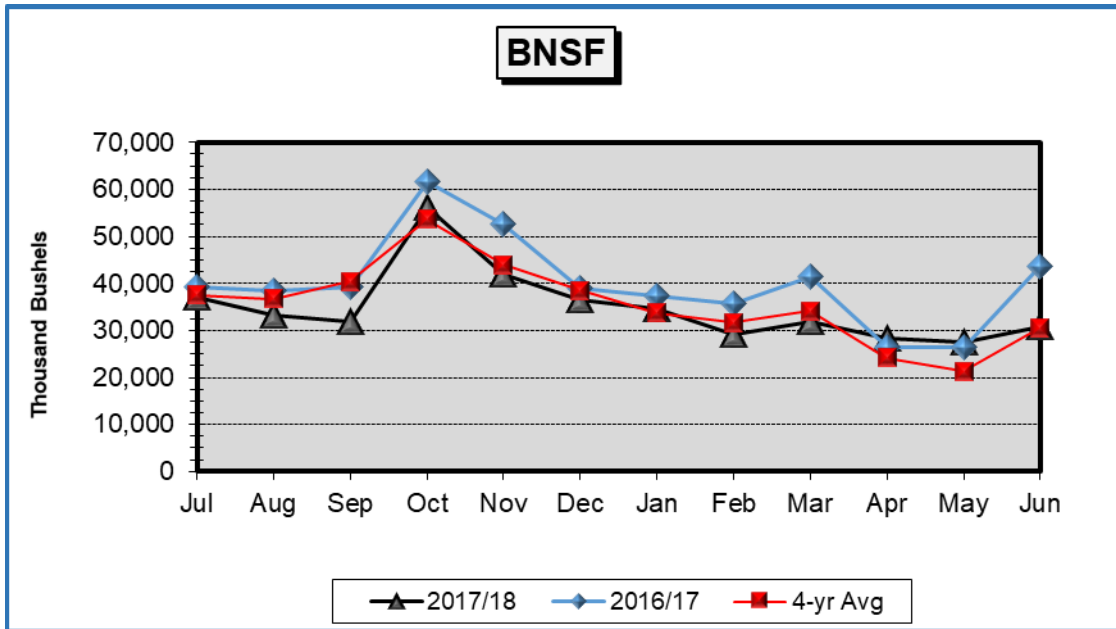

N.D. Grain and Oilseed Database - Monthly Shipments (1,000 Bushels)

Barley

Soybean

Corn

N.D. Grain and Oilseed Database - Monthly Rail Shipments (1,000 Bushels)

RRVW

DMVW

NP

N.D. Grain and Oilseed Database - Monthly Truck and Rail Shipments (1,000 Bushels)

All Grain & Oilseed Shipments