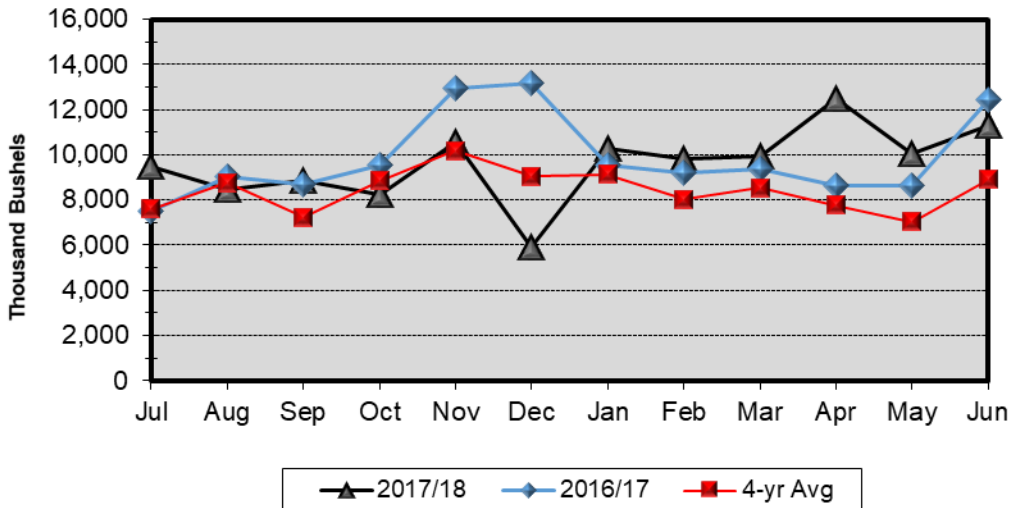

N.D. Grain and Oilseed Database - Monthly Shipments (1,000 Bushels)

Barley

Soybean

Corn

N.D. Grain and Oilseed Database - Monthly Rail Shipments (1,000 Bushels)

RRVW

DMVW

NP

N.D. Grain and Oilseed Database - Monthly Truck and Rail Shipments (1,000 Bushels)

All Grain & Oilseed Shipments