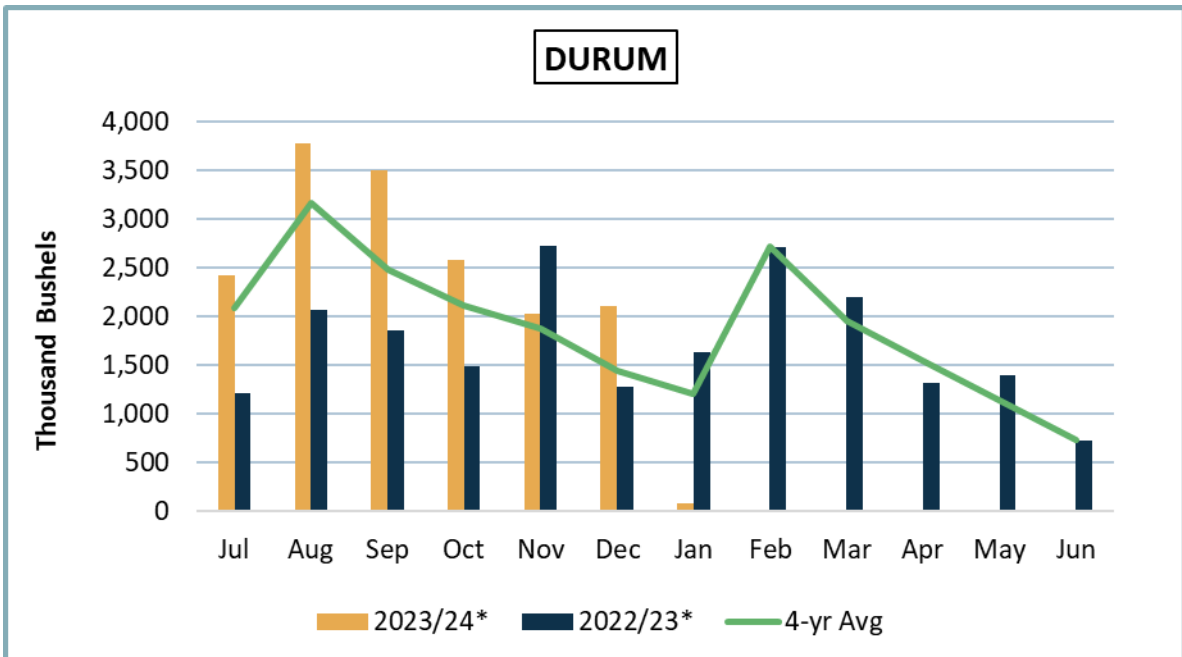

N.D. Grain and Oilseed Database – Monthly Shipments (1,000 Bushels)

N.D. Grain and Oilseed Database – Monthly Rail Shipments (1,000 Bushels)

N.D. Grain and Oilseed Database Monthly Truck and Rail Shipments (1,000 Bushels)