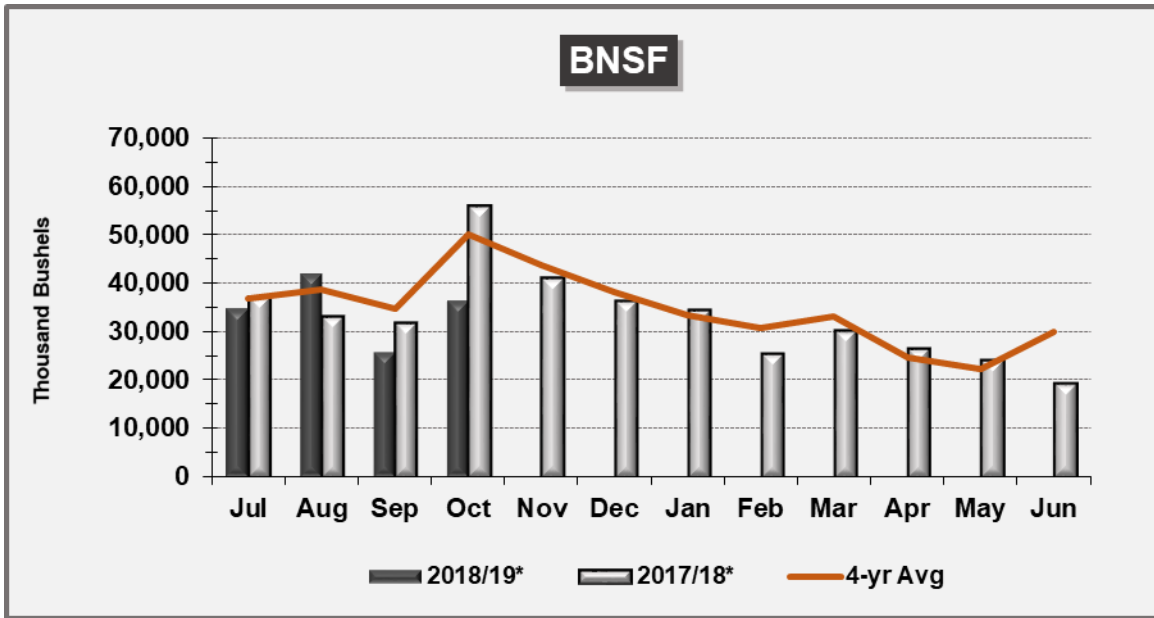

N.D. Grain and Oilseed Database - Monthly Shipments (1,000 Bushels)

BARLEY

SOYBEAN

CORN

N.D. Grain and Oilseed Database - Monthly Rail Shipments (1,000 Bushels)

NP

N.D. Grain and Oilseed Database Monthly Truck and Rail Shipments (1,000 Bushels)