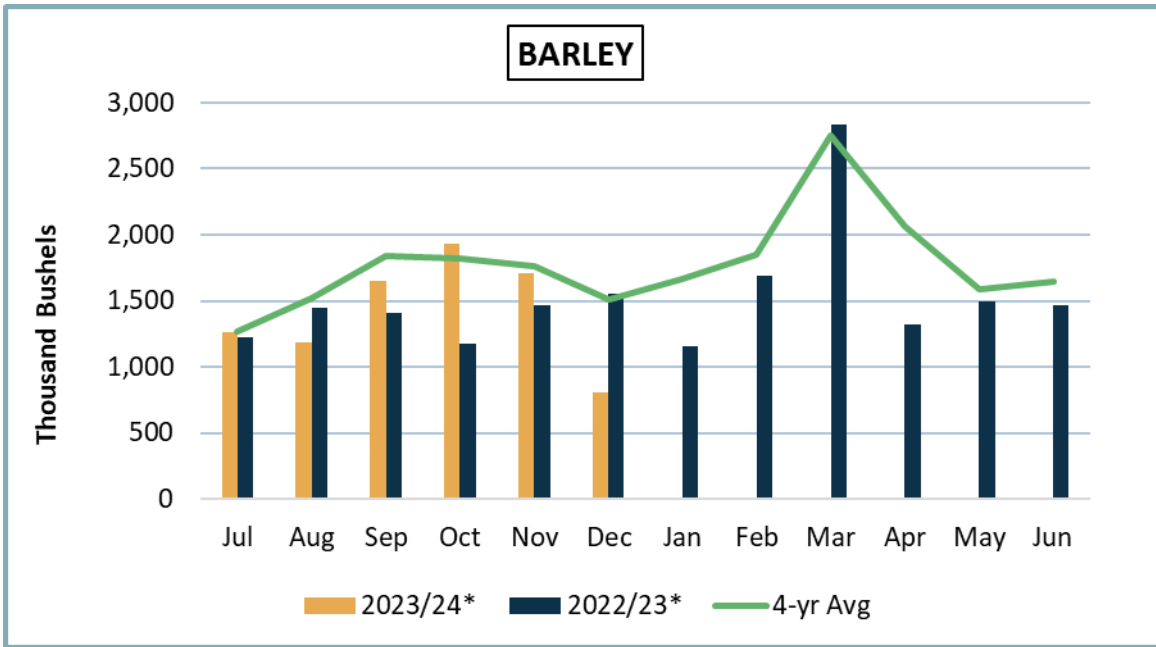

N.D. Grain and Oilseed Database – Monthly Shipments (1,000 Bushels)

N.D. Grain and Oilseed Database – Monthly Rail Shipments (1,000 Bushels)

N.D. Grain and Oilseed Database Monthly Truck and Rail Shipments (1,000 Bushels)