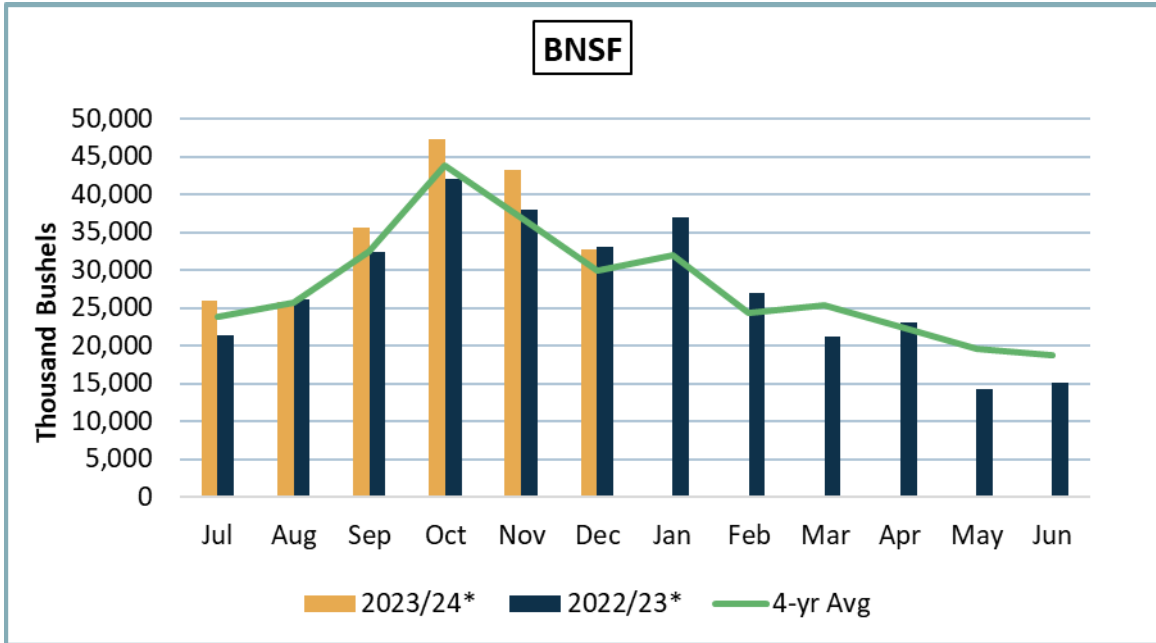

N.D. Grain and Oilseed Database – Monthly Shipments (1,000 Bushels)

N.D. Grain and Oilseed Database – Monthly Rail Shipments (1,000 Bushels)

N.D. Grain and Oilseed Database Monthly Truck and Rail Shipments (1,000 Bushels)