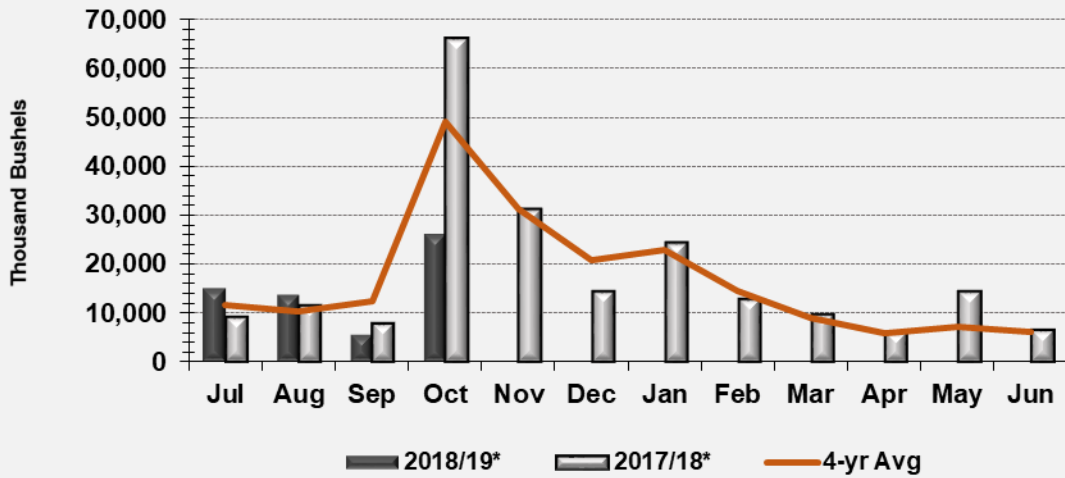

N.D. Grain and Oilseed Database - Monthly Shipments (1,000 Bushels)

BARLEY

SOYBEAN

CORN

N.D. Grain and Oilseed Database - Monthly Rail Shipments (1,000 Bushels)

NP

N.D. Grain and Oilseed Database Monthly Truck and Rail Shipments (1,000 Bushels)