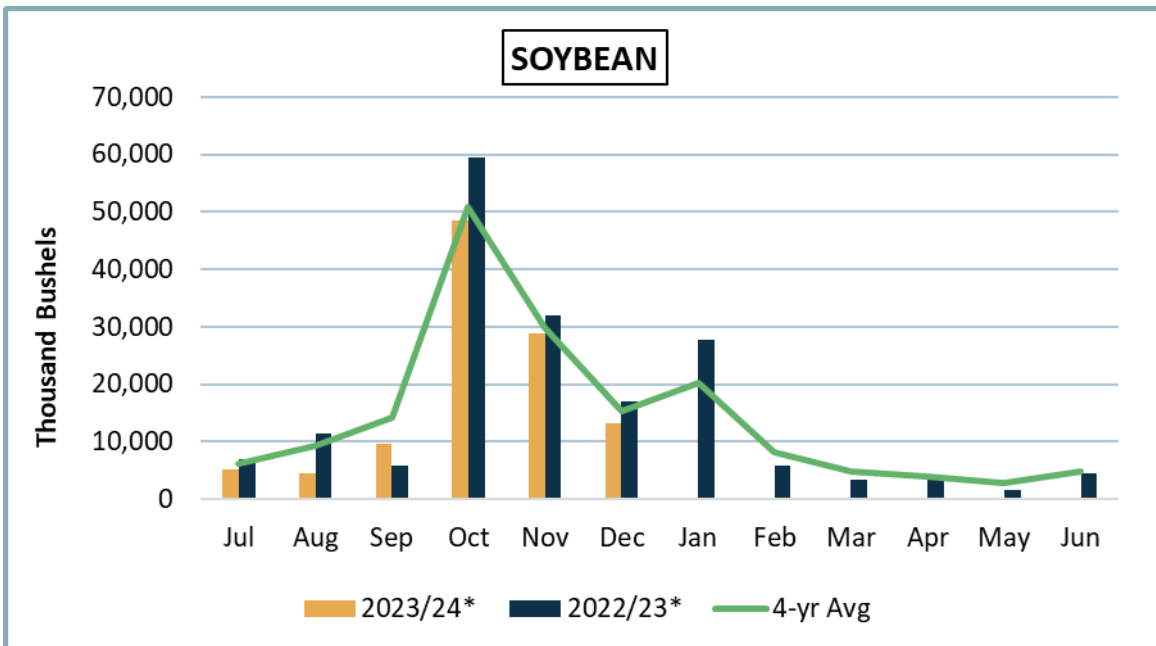

N.D. Grain and Oilseed Database – Monthly Shipments (1,000 Bushels)

N.D. Grain and Oilseed Database – Monthly Rail Shipments (1,000 Bushels)

N.D. Grain and Oilseed Database Monthly Truck and Rail Shipments (1,000 Bushels)