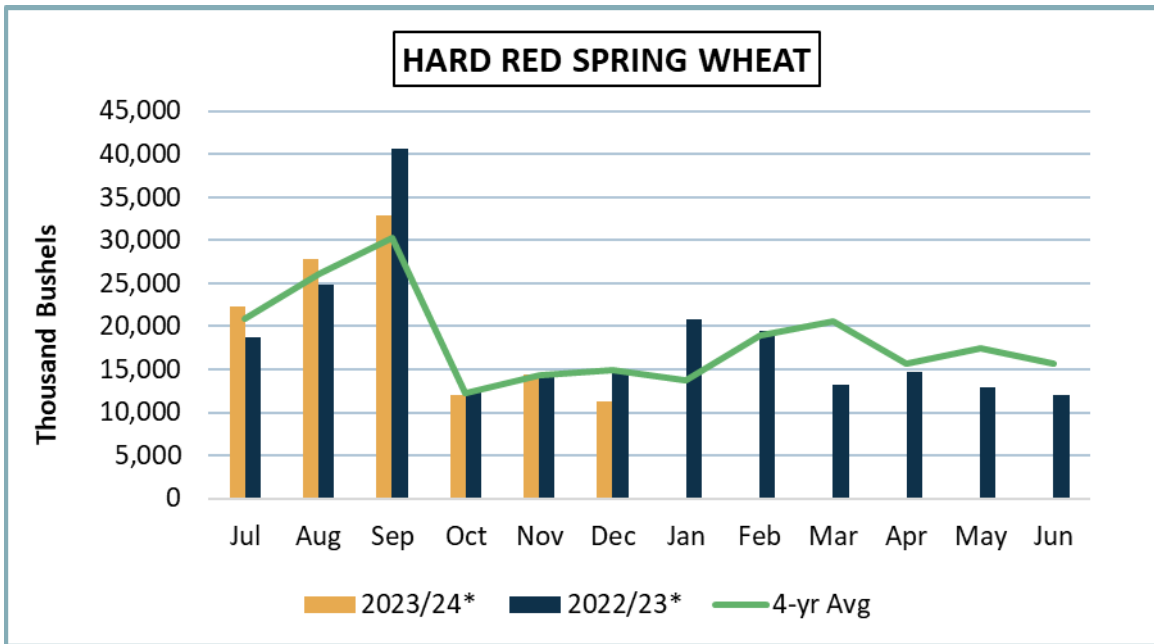

N.D. Grain and Oilseed Database – Monthly Shipments (1,000 Bushels)

N.D. Grain and Oilseed Database – Monthly Rail Shipments (1,000 Bushels)

N.D. Grain and Oilseed Database Monthly Truck and Rail Shipments (1,000 Bushels)