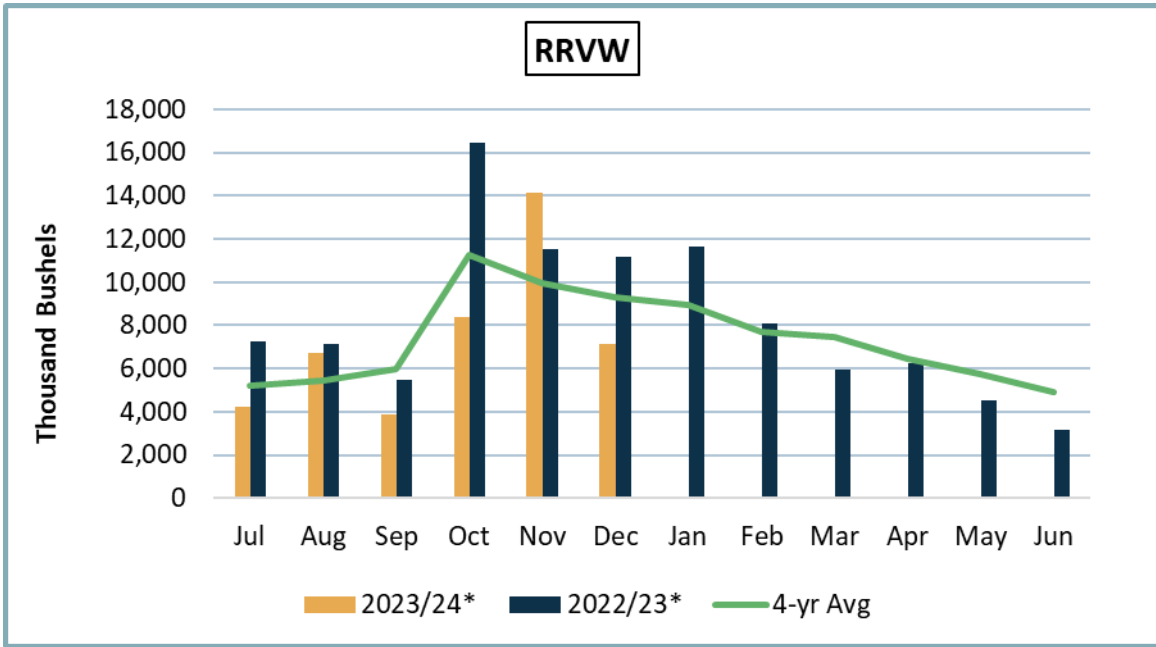

N.D. Grain and Oilseed Database – Monthly Shipments (1,000 Bushels)

N.D. Grain and Oilseed Database – Monthly Rail Shipments (1,000 Bushels)

N.D. Grain and Oilseed Database Monthly Truck and Rail Shipments (1,000 Bushels)