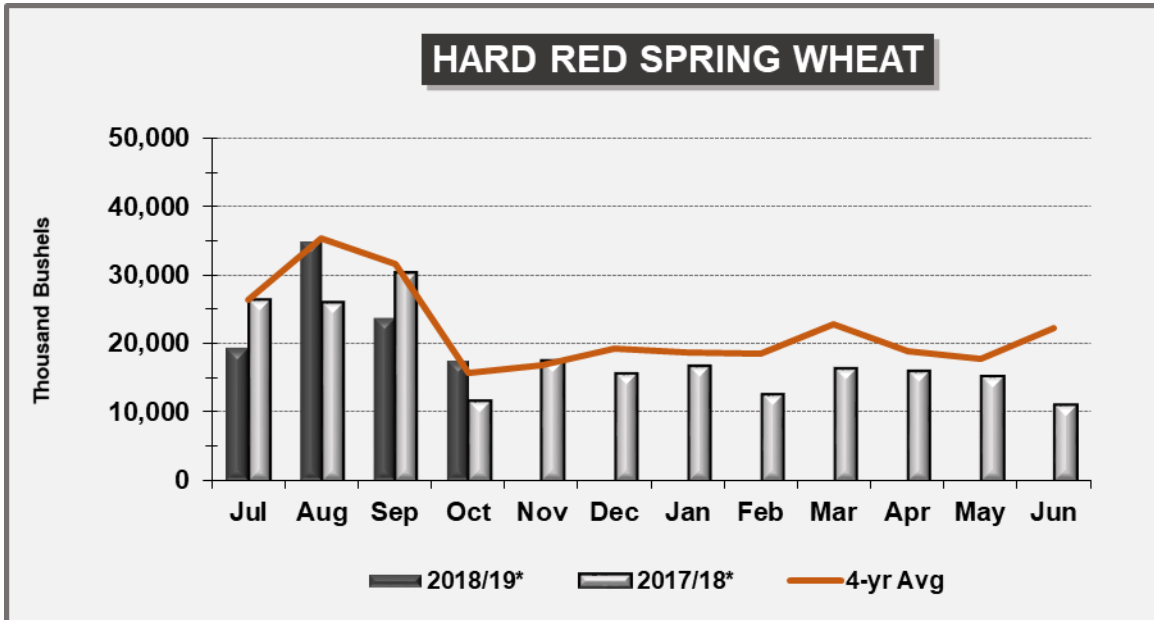

N.D. Grain and Oilseed Database - Monthly Shipments (1,000 Bushels)

BARLEY

SOYBEAN

CORN

N.D. Grain and Oilseed Database - Monthly Rail Shipments (1,000 Bushels)

NP

N.D. Grain and Oilseed Database Monthly Truck and Rail Shipments (1,000 Bushels)