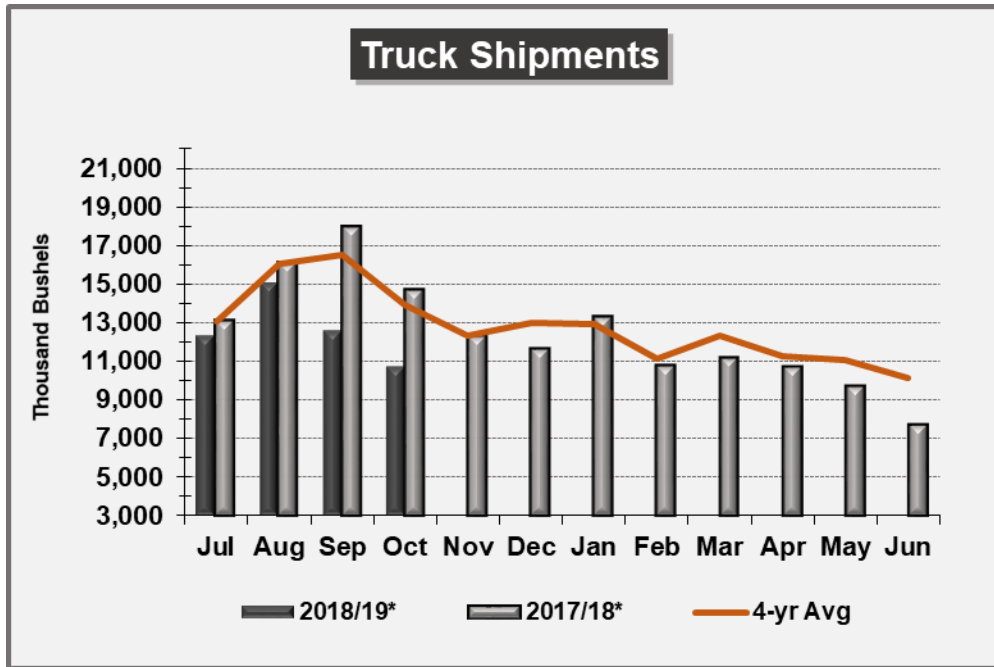

N.D. Grain and Oilseed Database - Monthly Shipments (1,000 Bushels)

BARLEY

SOYBEAN

CORN

N.D. Grain and Oilseed Database - Monthly Rail Shipments (1,000 Bushels)

NP

N.D. Grain and Oilseed Database Monthly Truck and Rail Shipments (1,000 Bushels)