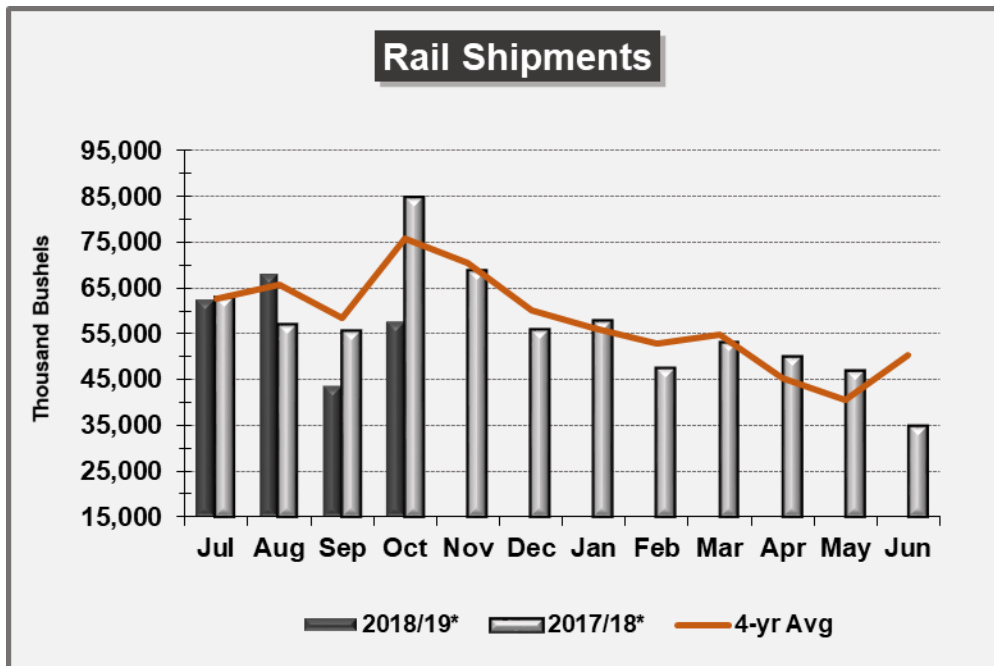

N.D. Grain and Oilseed Database - Monthly Shipments (1,000 Bushels)

BARLEY

SOYBEAN

CORN

N.D. Grain and Oilseed Database - Monthly Rail Shipments (1,000 Bushels)

NP

N.D. Grain and Oilseed Database Monthly Truck and Rail Shipments (1,000 Bushels)