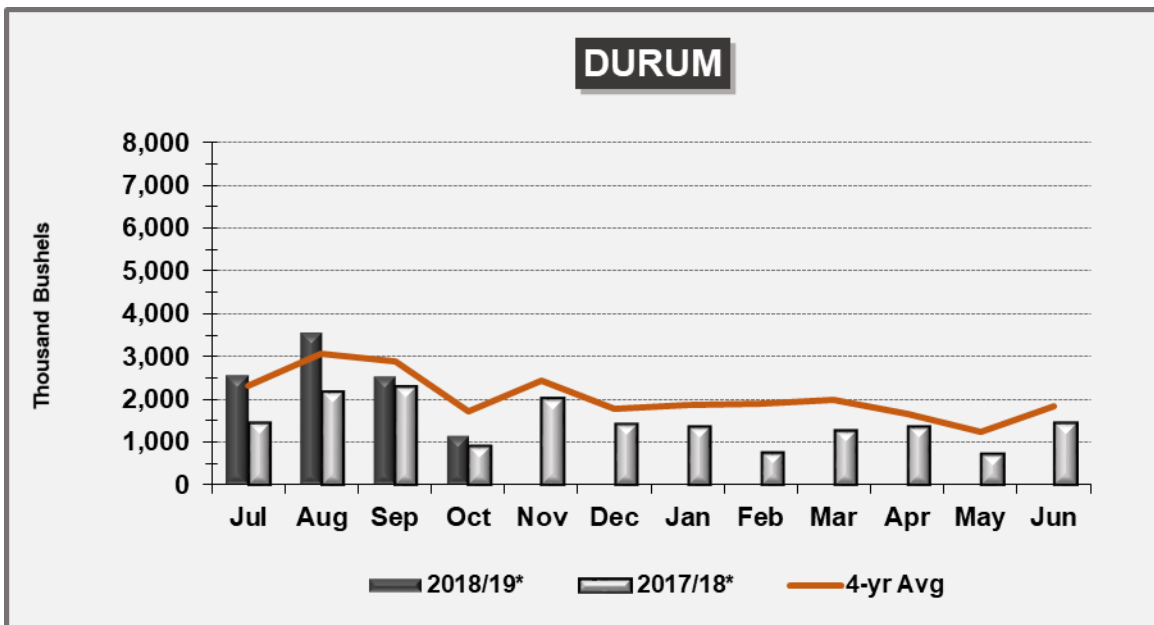

N.D. Grain and Oilseed Database - Monthly Shipments (1,000 Bushels)

BARLEY

SOYBEAN

CORN

N.D. Grain and Oilseed Database - Monthly Rail Shipments (1,000 Bushels)

NP

N.D. Grain and Oilseed Database Monthly Truck and Rail Shipments (1,000 Bushels)