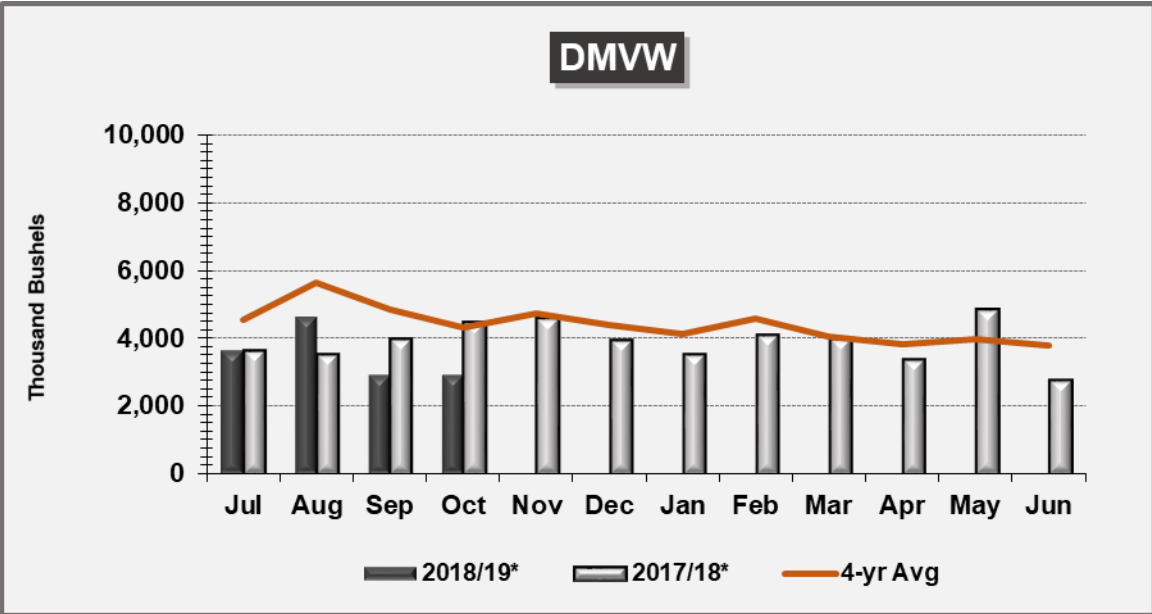

N.D. Grain and Oilseed Database - Monthly Shipments (1,000 Bushels)

BARLEY

SOYBEAN

CORN

N.D. Grain and Oilseed Database - Monthly Rail Shipments (1,000 Bushels)

NP

N.D. Grain and Oilseed Database Monthly Truck and Rail Shipments (1,000 Bushels)