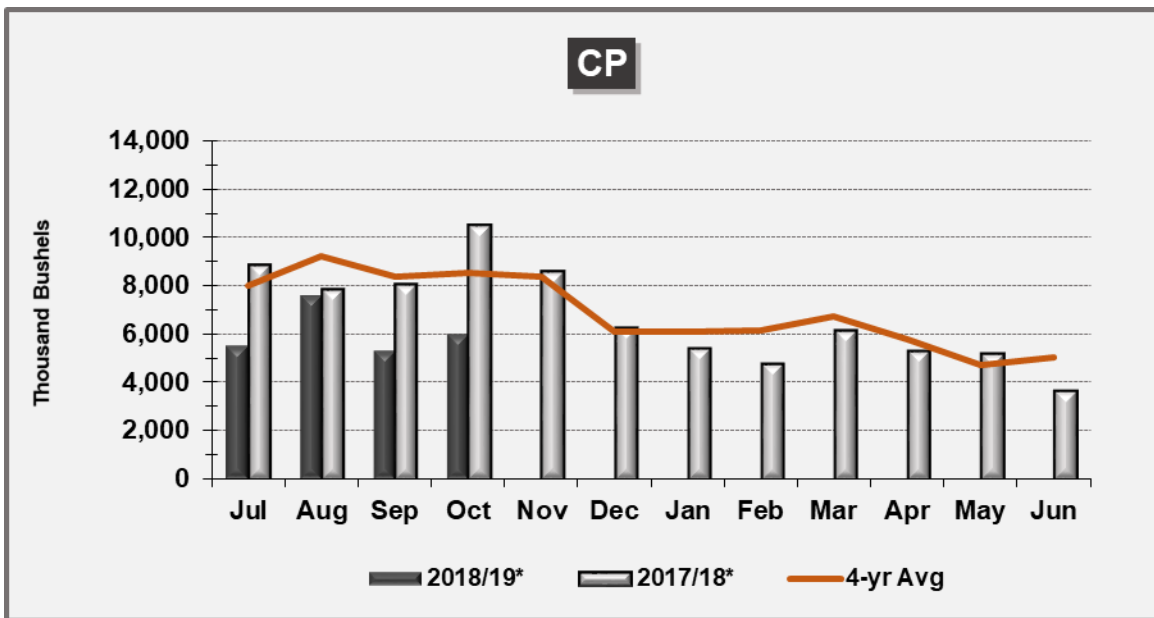

N.D. Grain and Oilseed Database - Monthly Shipments (1,000 Bushels)

BARLEY

SOYBEAN

CORN

N.D. Grain and Oilseed Database - Monthly Rail Shipments (1,000 Bushels)

NP

N.D. Grain and Oilseed Database Monthly Truck and Rail Shipments (1,000 Bushels)