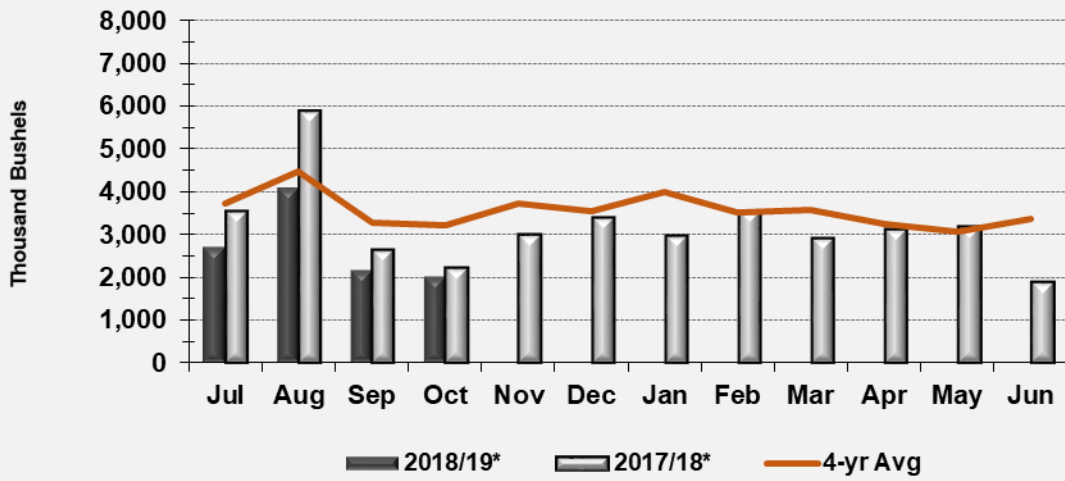

N.D. Grain and Oilseed Database - Monthly Shipments (1,000 Bushels)

BARLEY

SOYBEAN

CORN

N.D. Grain and Oilseed Database - Monthly Rail Shipments (1,000 Bushels)

NP

N.D. Grain and Oilseed Database Monthly Truck and Rail Shipments (1,000 Bushels)