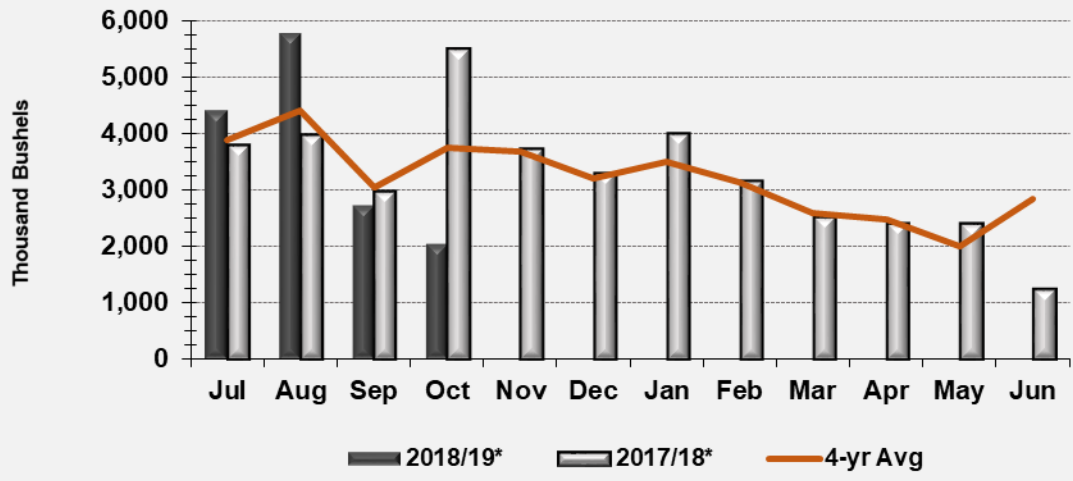

N.D. Grain and Oilseed Database - Monthly Shipments (1,000 Bushels)

BARLEY

SOYBEAN

CORN

N.D. Grain and Oilseed Database - Monthly Rail Shipments (1,000 Bushels)

NP

N.D. Grain and Oilseed Database Monthly Truck and Rail Shipments (1,000 Bushels)