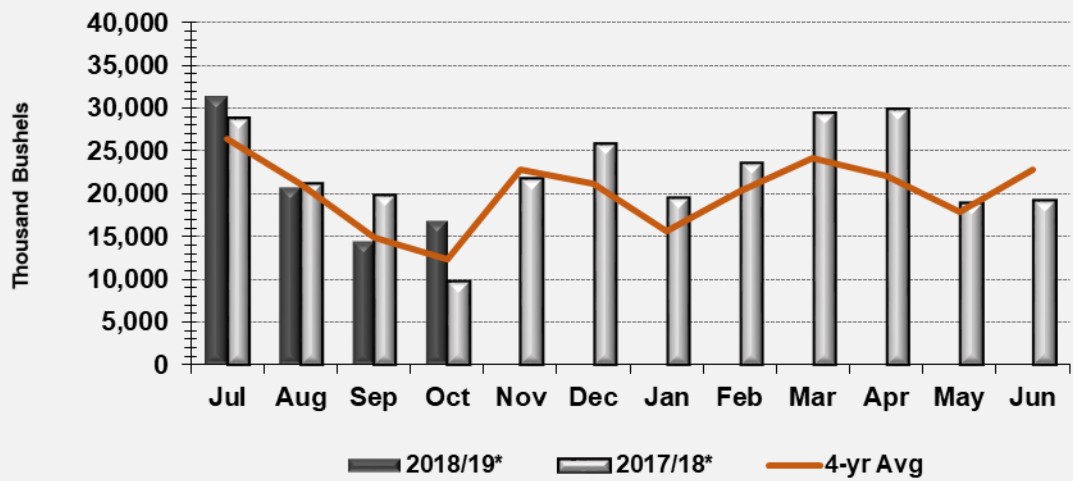

N.D. Grain and Oilseed Database - Monthly Shipments (1,000 Bushels)

BARLEY

SOYBEAN

CORN

N.D. Grain and Oilseed Database - Monthly Rail Shipments (1,000 Bushels)

NP

N.D. Grain and Oilseed Database Monthly Truck and Rail Shipments (1,000 Bushels)