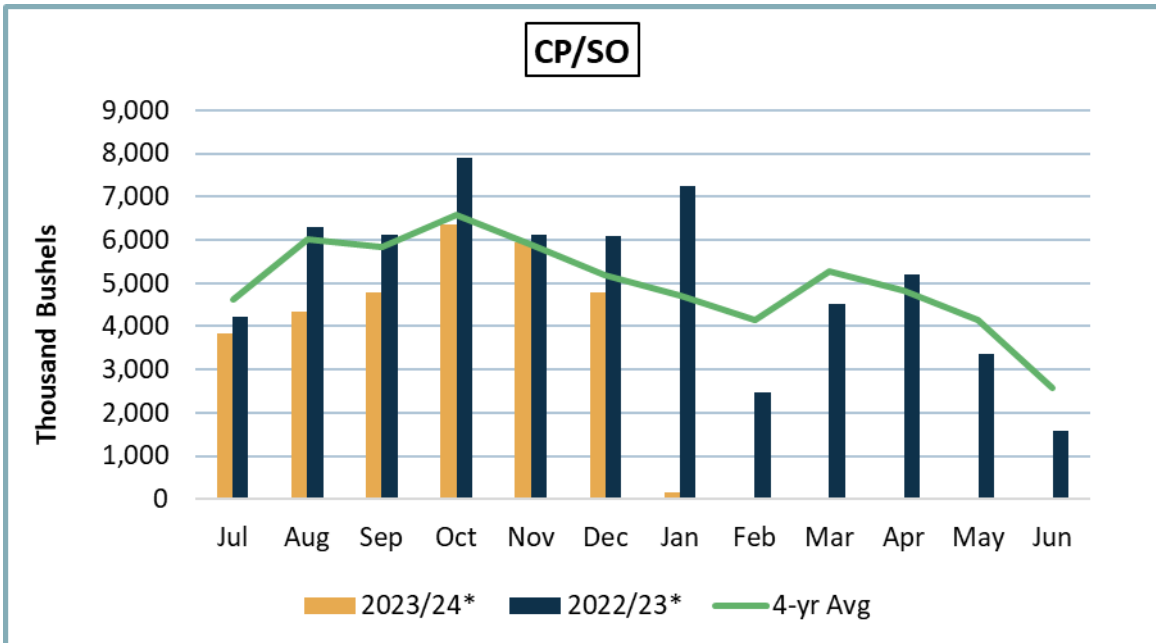

N.D. Grain and Oilseed Database – Monthly Shipments (1,000 Bushels)

N.D. Grain and Oilseed Database – Monthly Rail Shipments (1,000 Bushels)

N.D. Grain and Oilseed Database Monthly Truck and Rail Shipments (1,000 Bushels)