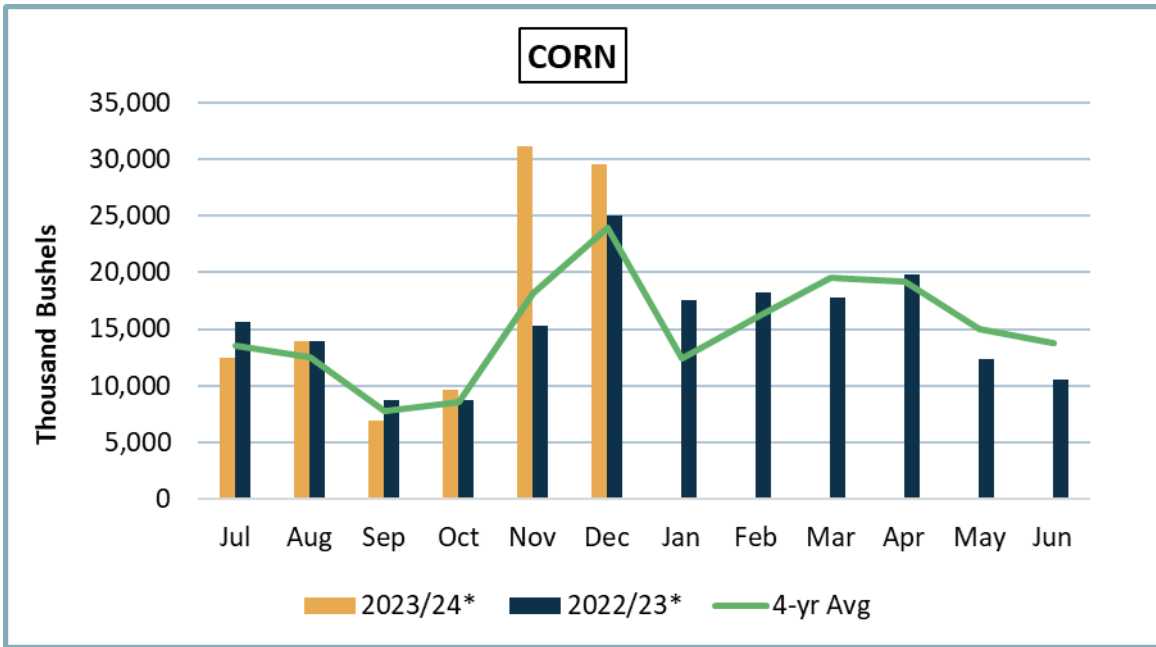

N.D. Grain and Oilseed Database – Monthly Shipments (1,000 Bushels)

N.D. Grain and Oilseed Database – Monthly Rail Shipments (1,000 Bushels)

N.D. Grain and Oilseed Database Monthly Truck and Rail Shipments (1,000 Bushels)