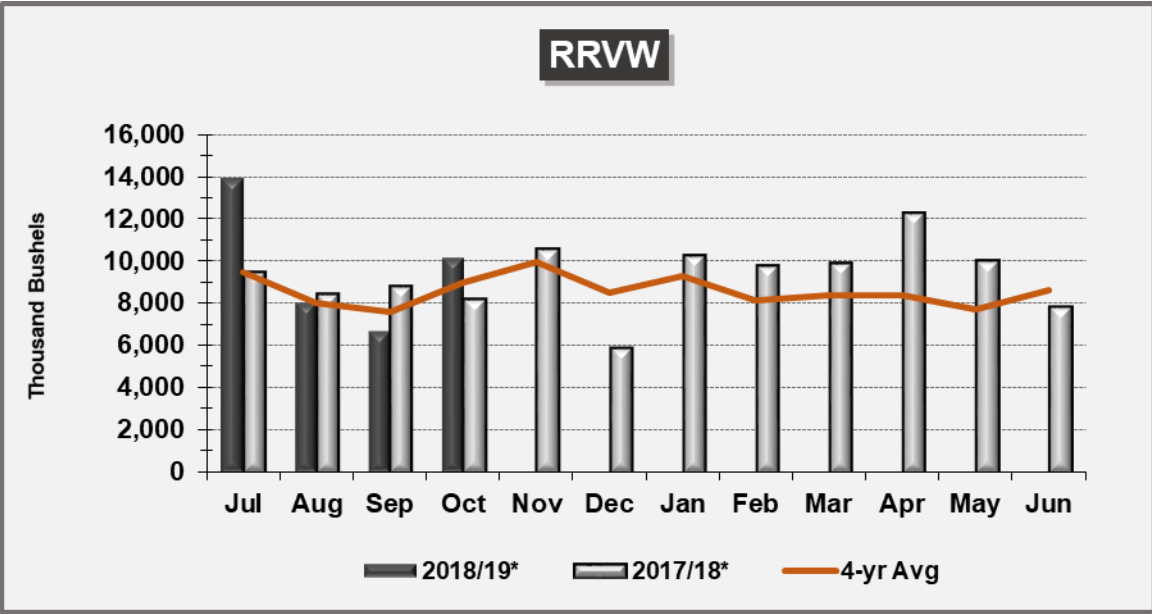

N.D. Grain and Oilseed Database - Monthly Shipments (1,000 Bushels)

BARLEY

SOYBEAN

CORN

N.D. Grain and Oilseed Database - Monthly Rail Shipments (1,000 Bushels)

NP

N.D. Grain and Oilseed Database Monthly Truck and Rail Shipments (1,000 Bushels)