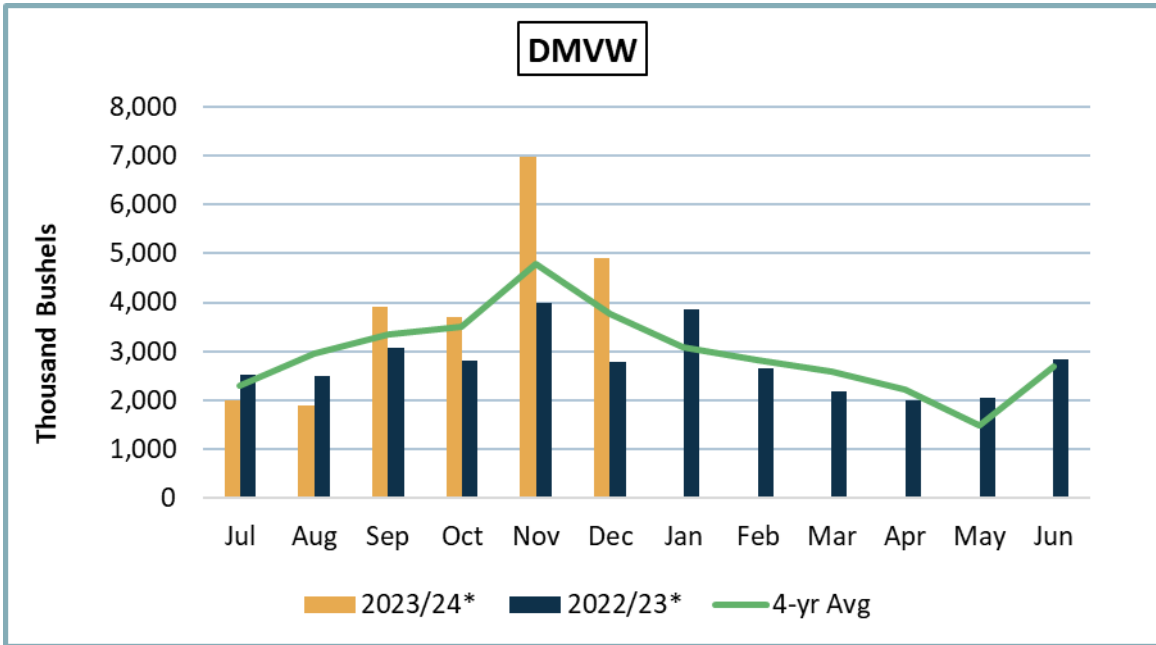

N.D. Grain and Oilseed Database – Monthly Shipments (1,000 Bushels)

N.D. Grain and Oilseed Database – Monthly Rail Shipments (1,000 Bushels)

N.D. Grain and Oilseed Database Monthly Truck and Rail Shipments (1,000 Bushels)