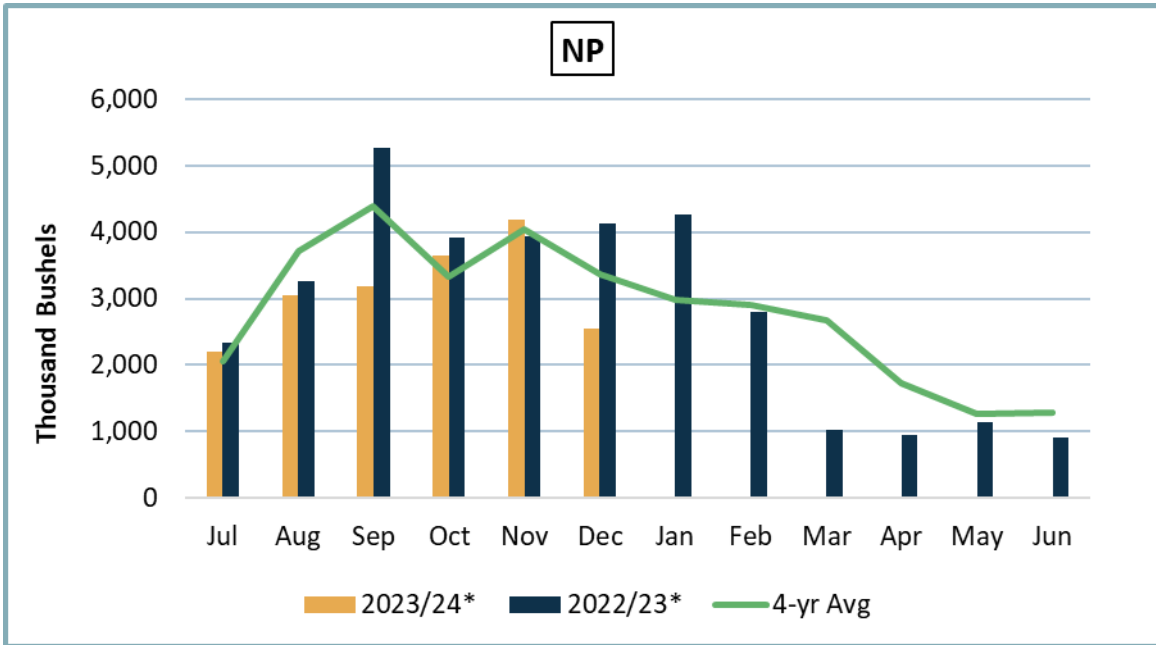

N.D. Grain and Oilseed Database – Monthly Shipments (1,000 Bushels)

N.D. Grain and Oilseed Database – Monthly Rail Shipments (1,000 Bushels)

N.D. Grain and Oilseed Database Monthly Truck and Rail Shipments (1,000 Bushels)