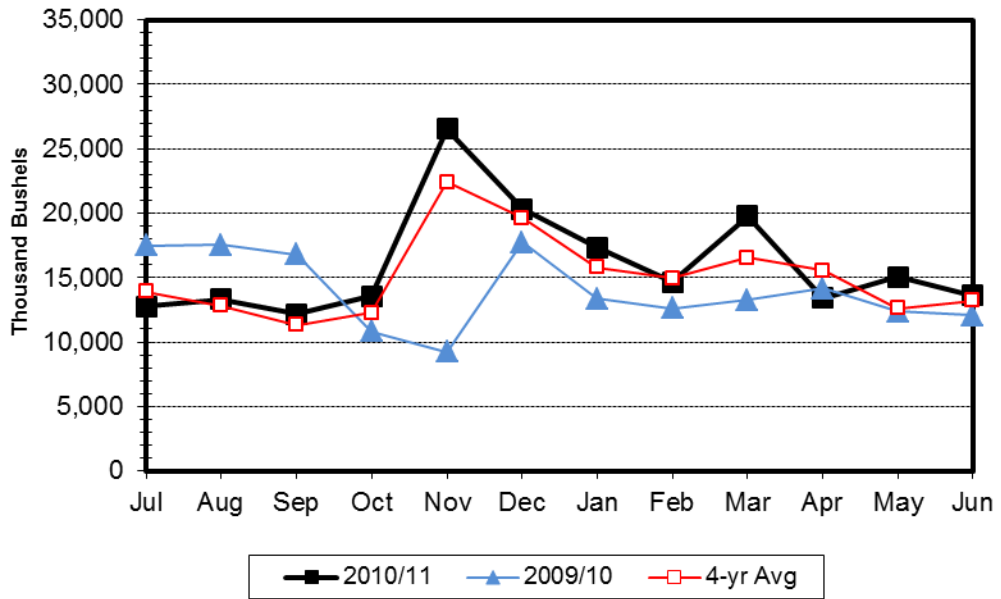

N.D. Grain and Oilseed Database - Monthly Shipments (1,000 Bushels)

Barley

Soybean

Corn

N.D. Grain and Oilseed Database - Monthly Rail Shipments (1,000 Bushels)

RRVW

DMVW

NP

N.D. Grain and Oilseed Database - Monthly Truck and Rail Shipments (1,000 Bushels)

All Grain & Oilseed Shipments