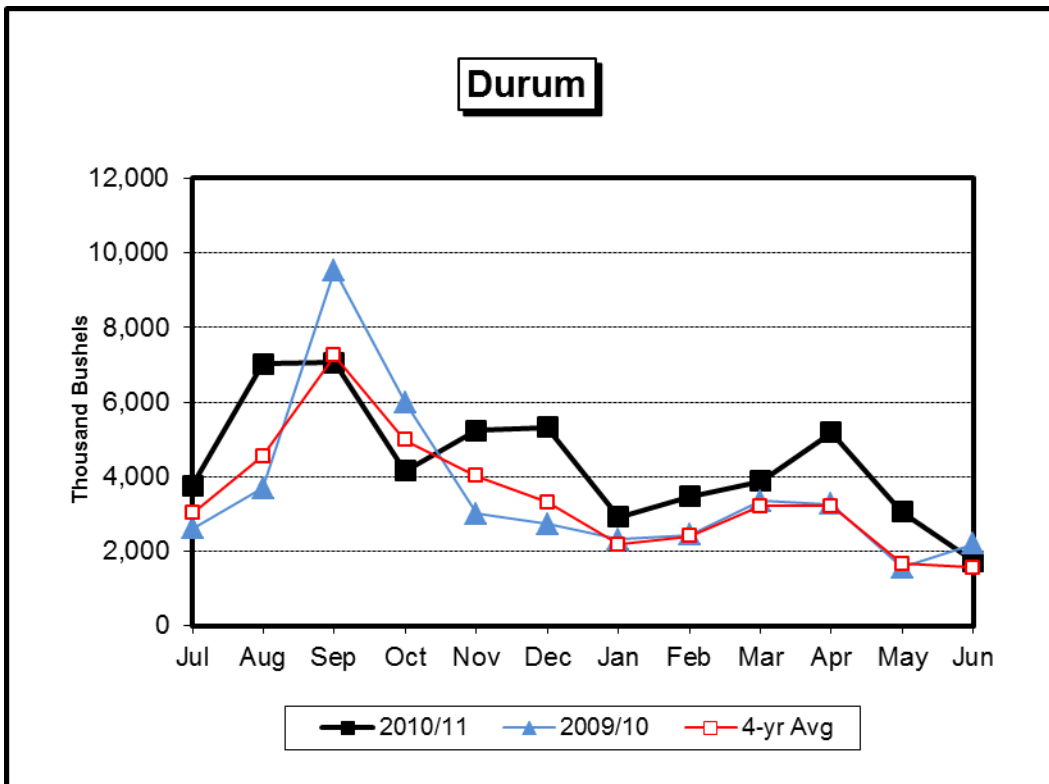

N.D. Grain and Oilseed Database - Monthly Shipments (1,000 Bushels)

Barley

Soybean

Corn

N.D. Grain and Oilseed Database - Monthly Rail Shipments (1,000 Bushels)

RRVW

DMVW

NP

N.D. Grain and Oilseed Database - Monthly Truck and Rail Shipments (1,000 Bushels)

All Grain & Oilseed Shipments