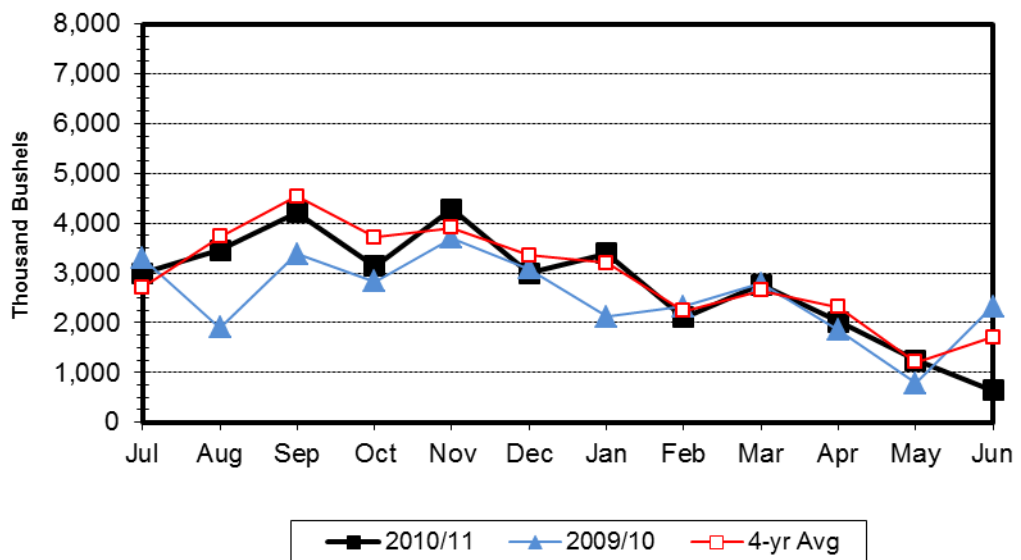

N.D. Grain and Oilseed Database - Monthly Shipments (1,000 Bushels)

Barley

Soybean

Corn

N.D. Grain and Oilseed Database - Monthly Rail Shipments (1,000 Bushels)

RRVW

DMVW

NP

N.D. Grain and Oilseed Database - Monthly Truck and Rail Shipments (1,000 Bushels)

All Grain & Oilseed Shipments