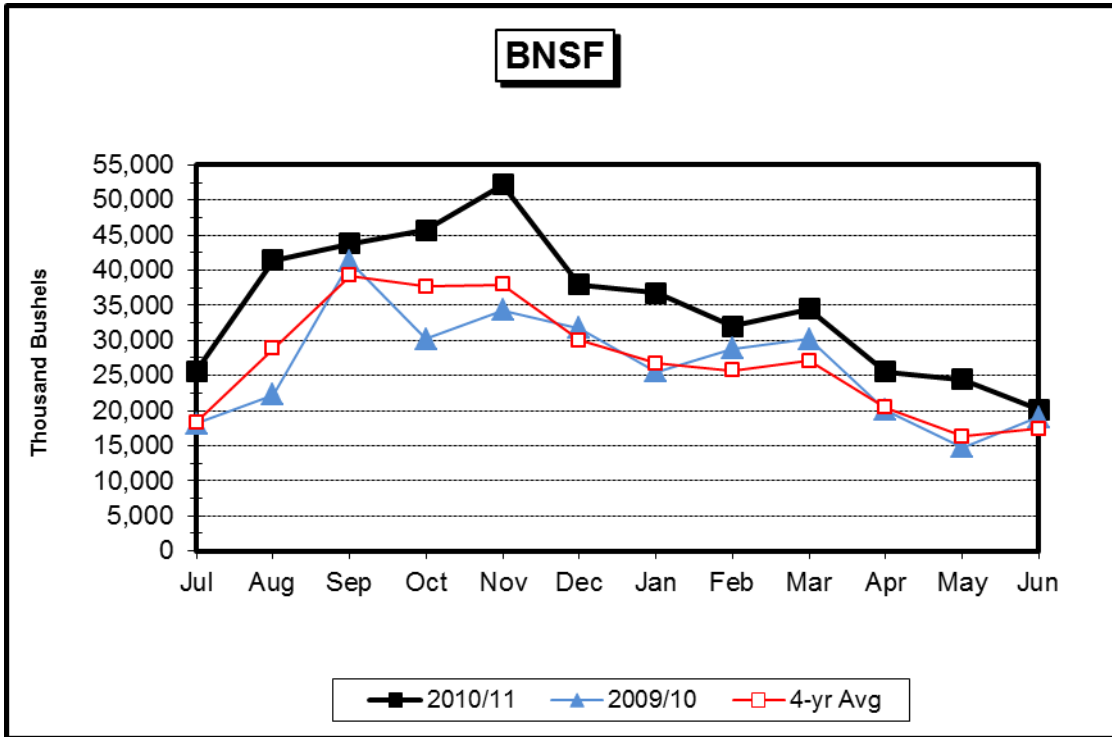

N.D. Grain and Oilseed Database - Monthly Shipments (1,000 Bushels)

Barley

Soybean

Corn

N.D. Grain and Oilseed Database - Monthly Rail Shipments (1,000 Bushels)

RRVW

DMVW

NP

N.D. Grain and Oilseed Database - Monthly Truck and Rail Shipments (1,000 Bushels)

All Grain & Oilseed Shipments