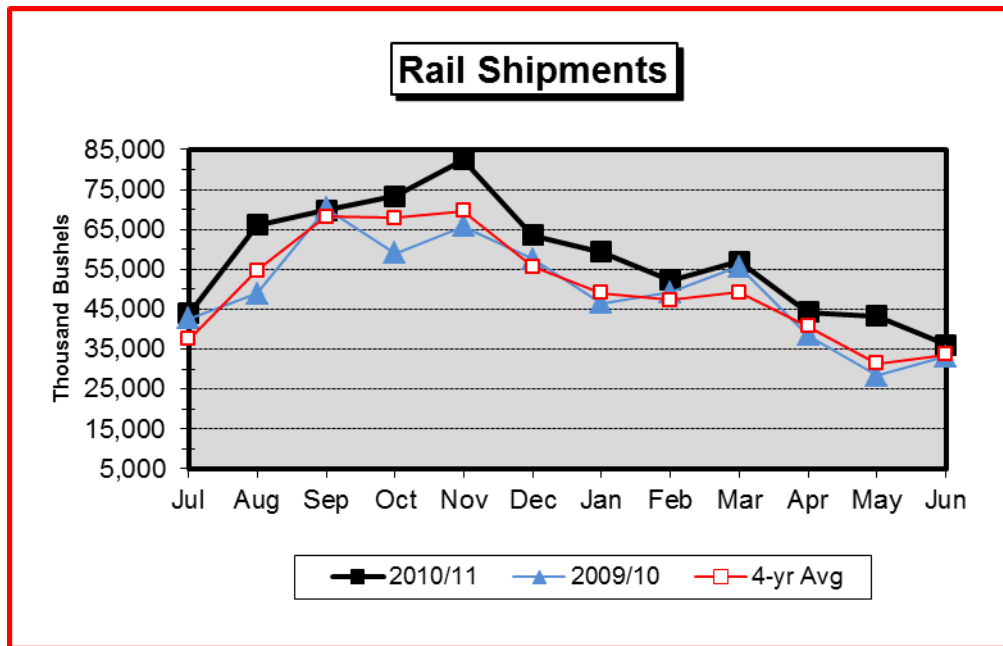

N.D. Grain and Oilseed Database - Monthly Shipments (1,000 Bushels)

Barley

Soybean

Corn

N.D. Grain and Oilseed Database - Monthly Rail Shipments (1,000 Bushels)

RRVW

DMVW

NP

N.D. Grain and Oilseed Database - Monthly Truck and Rail Shipments (1,000 Bushels)

All Grain & Oilseed Shipments