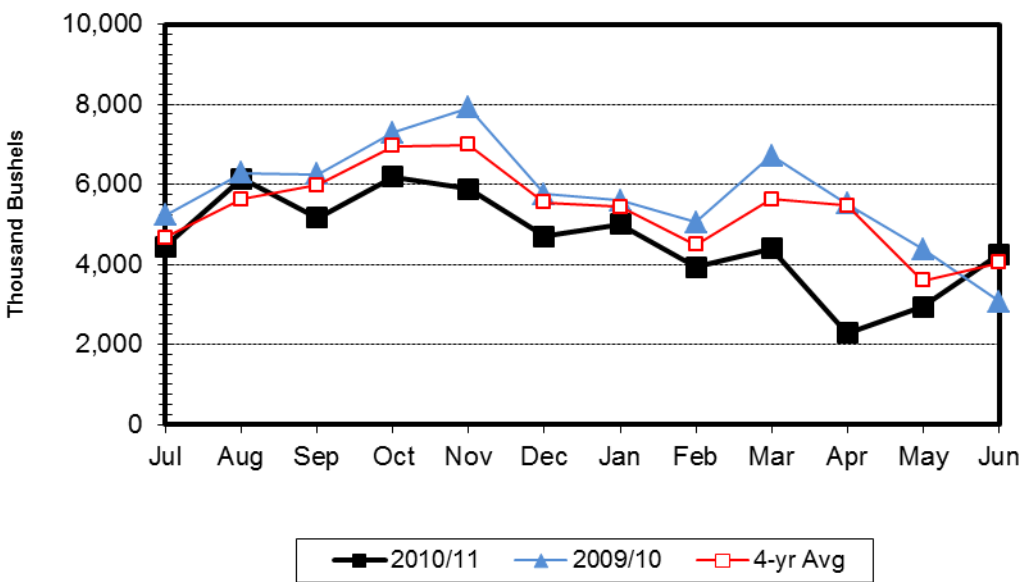

N.D. Grain and Oilseed Database - Monthly Shipments (1,000 Bushels)

Barley

Soybean

Corn

N.D. Grain and Oilseed Database - Monthly Rail Shipments (1,000 Bushels)

RRVW

DMVW

NP

N.D. Grain and Oilseed Database - Monthly Truck and Rail Shipments (1,000 Bushels)

All Grain & Oilseed Shipments