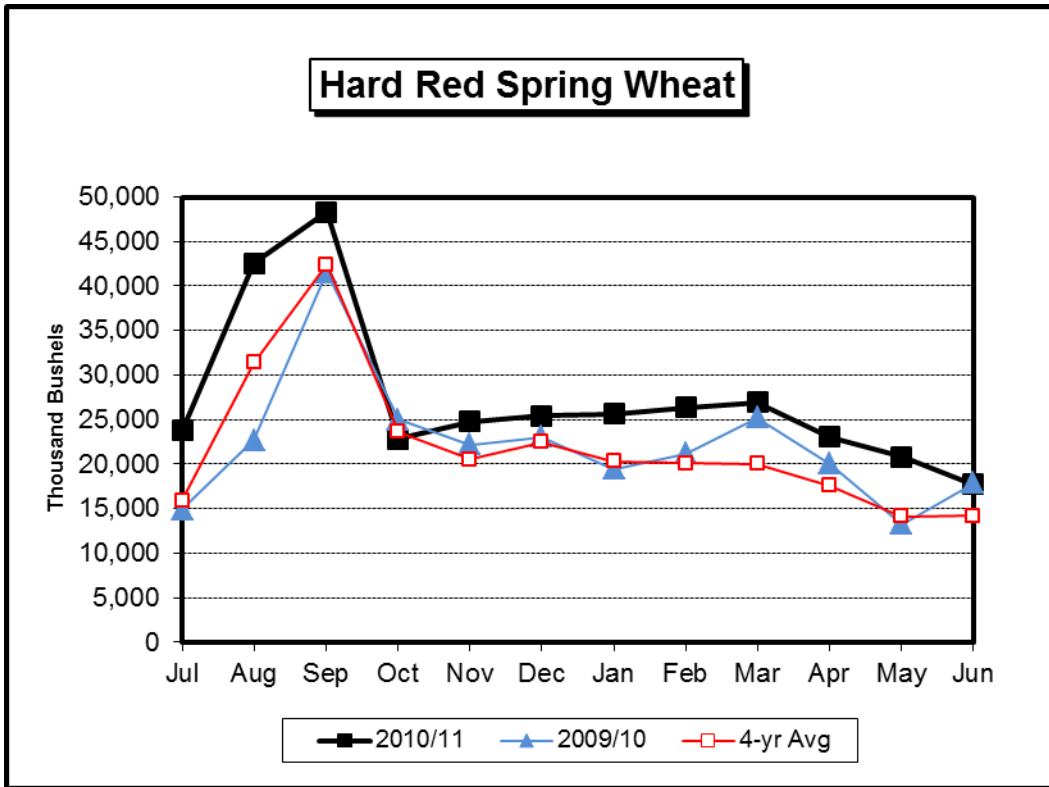

N.D. Grain and Oilseed Database - Monthly Shipments (1,000 Bushels)

Barley

Soybean

Corn

N.D. Grain and Oilseed Database - Monthly Rail Shipments (1,000 Bushels)

RRVW

DMVW

NP

N.D. Grain and Oilseed Database - Monthly Truck and Rail Shipments (1,000 Bushels)

All Grain & Oilseed Shipments