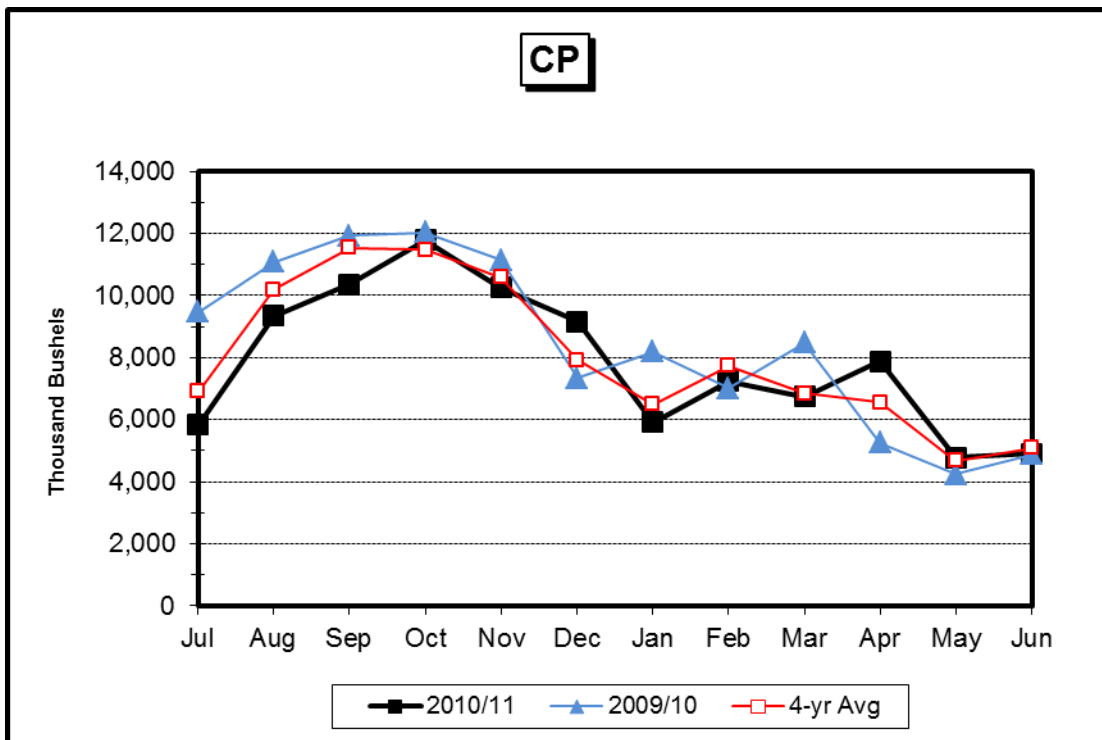

N.D. Grain and Oilseed Database - Monthly Shipments (1,000 Bushels)

Barley

Soybean

Corn

N.D. Grain and Oilseed Database - Monthly Rail Shipments (1,000 Bushels)

RRVW

DMVW

NP

N.D. Grain and Oilseed Database - Monthly Truck and Rail Shipments (1,000 Bushels)

All Grain & Oilseed Shipments