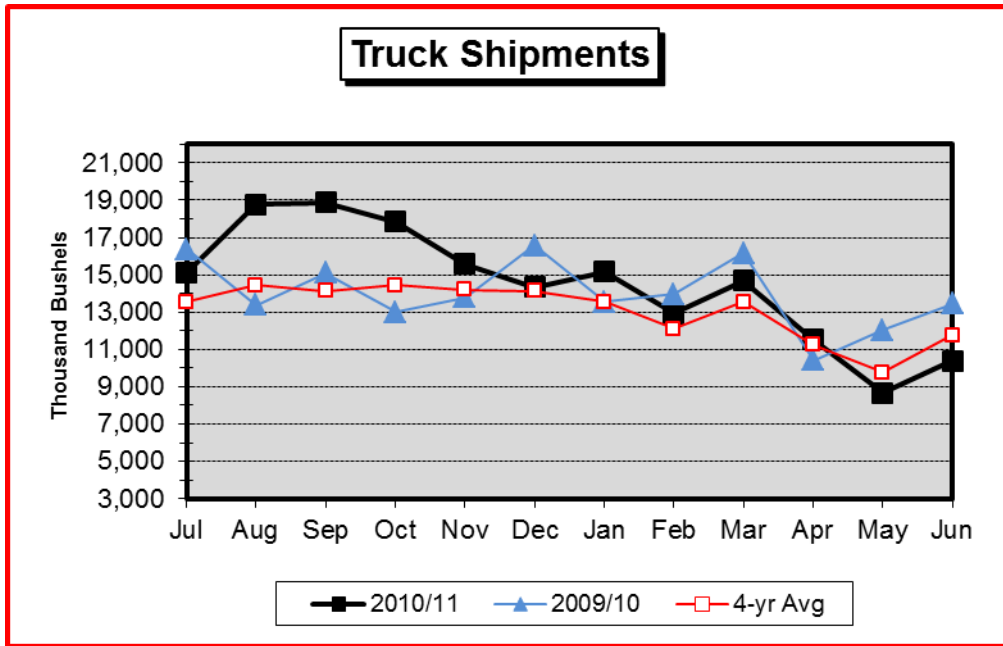

N.D. Grain and Oilseed Database - Monthly Shipments (1,000 Bushels)

Barley

Soybean

Corn

N.D. Grain and Oilseed Database - Monthly Rail Shipments (1,000 Bushels)

RRVW

DMVW

NP

N.D. Grain and Oilseed Database - Monthly Truck and Rail Shipments (1,000 Bushels)

All Grain & Oilseed Shipments