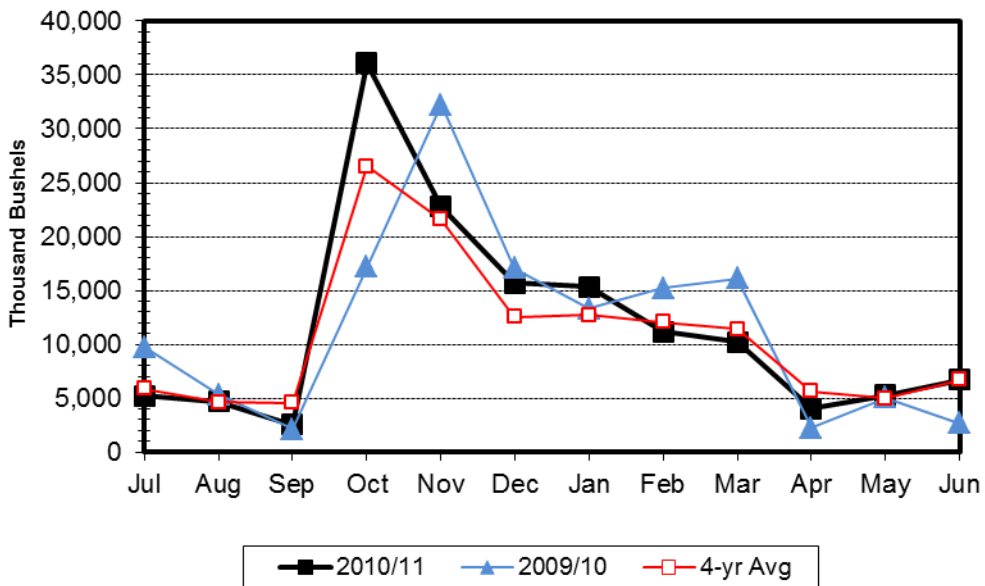

N.D. Grain and Oilseed Database - Monthly Shipments (1,000 Bushels)

Barley

Soybean

Corn

N.D. Grain and Oilseed Database - Monthly Rail Shipments (1,000 Bushels)

RRVW

DMVW

NP

N.D. Grain and Oilseed Database - Monthly Truck and Rail Shipments (1,000 Bushels)

All Grain & Oilseed Shipments