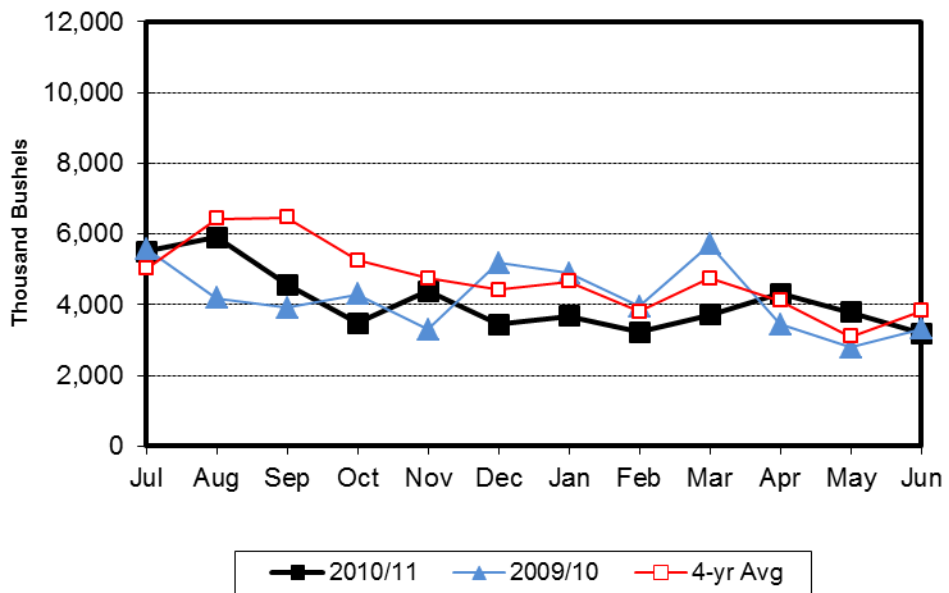

N.D. Grain and Oilseed Database - Monthly Shipments (1,000 Bushels)

Barley

Soybean

Corn

N.D. Grain and Oilseed Database - Monthly Rail Shipments (1,000 Bushels)

RRVW

DMVW

NP

N.D. Grain and Oilseed Database - Monthly Truck and Rail Shipments (1,000 Bushels)

All Grain & Oilseed Shipments