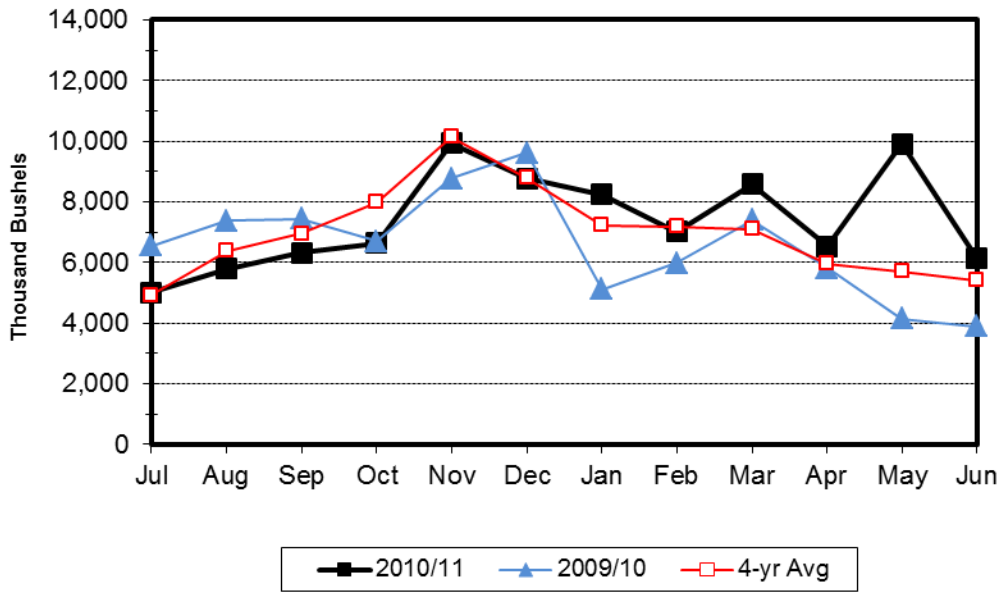

N.D. Grain and Oilseed Database - Monthly Shipments (1,000 Bushels)

Barley

Soybean

Corn

N.D. Grain and Oilseed Database - Monthly Rail Shipments (1,000 Bushels)

RRVW

DMVW

NP

N.D. Grain and Oilseed Database - Monthly Truck and Rail Shipments (1,000 Bushels)

All Grain & Oilseed Shipments