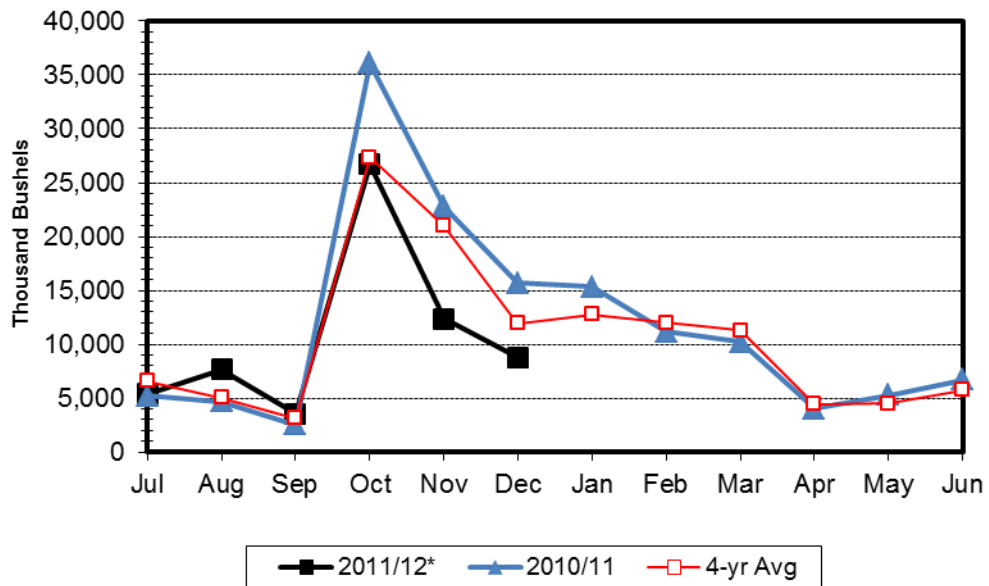

N.D. Grain and Oilseed Database - Monthly Shipments (1,000 Bushels)

Barley

Soybean

Corn

N.D. Grain and Oilseed Database - Monthly Rail Shipments (1,000 Bushels)

RRVW

DMVW

NP

N.D. Grain and Oilseed Database - Monthly Truck and Rail Shipments (1,000 Bushels)

All Grain & Oilseed Shipments