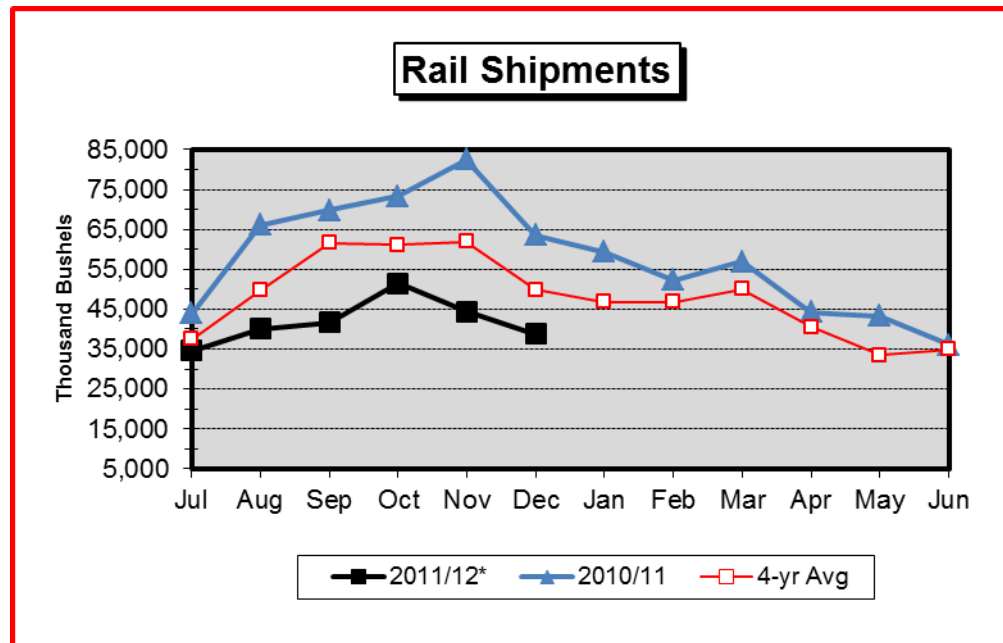

N.D. Grain and Oilseed Database - Monthly Shipments (1,000 Bushels)

Barley

Soybean

Corn

N.D. Grain and Oilseed Database - Monthly Rail Shipments (1,000 Bushels)

RRVW

DMVW

NP

N.D. Grain and Oilseed Database - Monthly Truck and Rail Shipments (1,000 Bushels)

All Grain & Oilseed Shipments