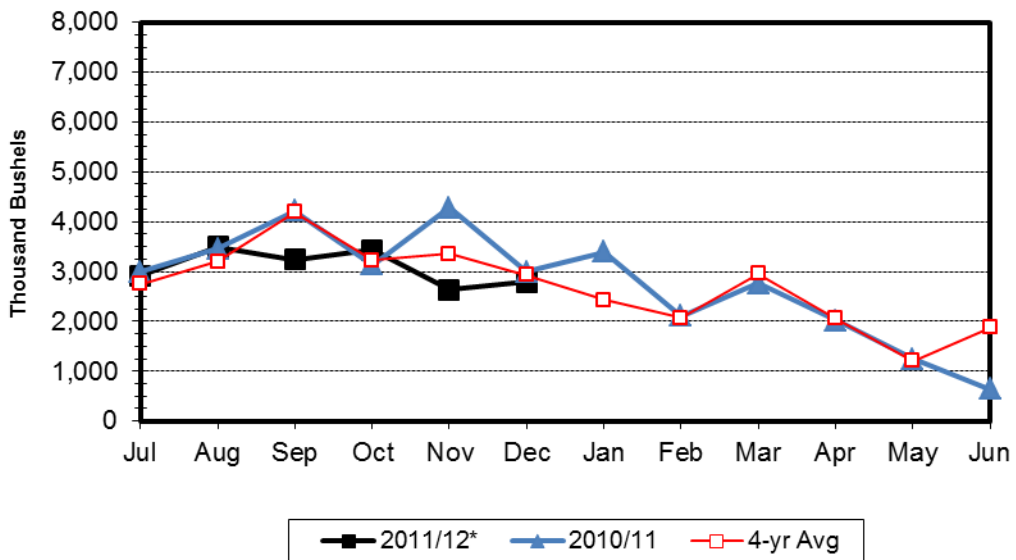

N.D. Grain and Oilseed Database - Monthly Shipments (1,000 Bushels)

Barley

Soybean

Corn

N.D. Grain and Oilseed Database - Monthly Rail Shipments (1,000 Bushels)

RRVW

DMVW

NP

N.D. Grain and Oilseed Database - Monthly Truck and Rail Shipments (1,000 Bushels)

All Grain & Oilseed Shipments