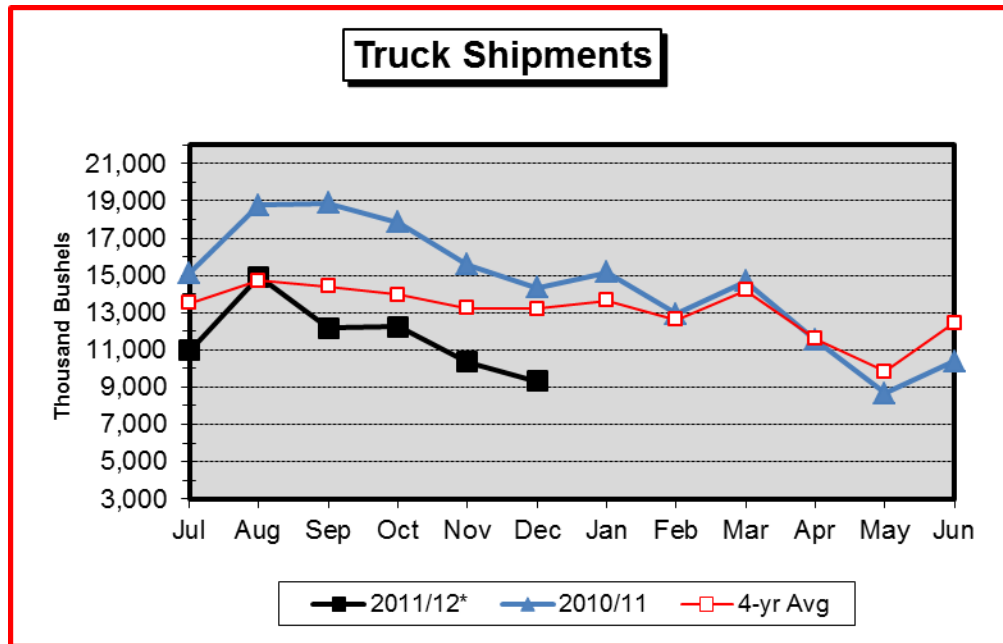

N.D. Grain and Oilseed Database - Monthly Shipments (1,000 Bushels)

Barley

Soybean

Corn

N.D. Grain and Oilseed Database - Monthly Rail Shipments (1,000 Bushels)

RRVW

DMVW

NP

N.D. Grain and Oilseed Database - Monthly Truck and Rail Shipments (1,000 Bushels)

All Grain & Oilseed Shipments