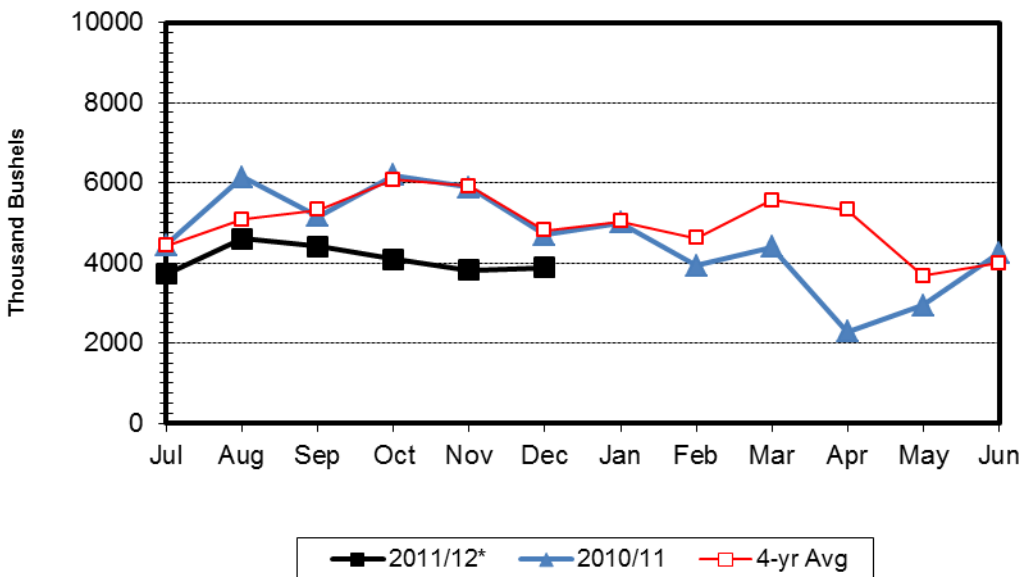

N.D. Grain and Oilseed Database - Monthly Shipments (1,000 Bushels)

Barley

Soybean

Corn

N.D. Grain and Oilseed Database - Monthly Rail Shipments (1,000 Bushels)

RRVW

DMVW

NP

N.D. Grain and Oilseed Database - Monthly Truck and Rail Shipments (1,000 Bushels)

All Grain & Oilseed Shipments