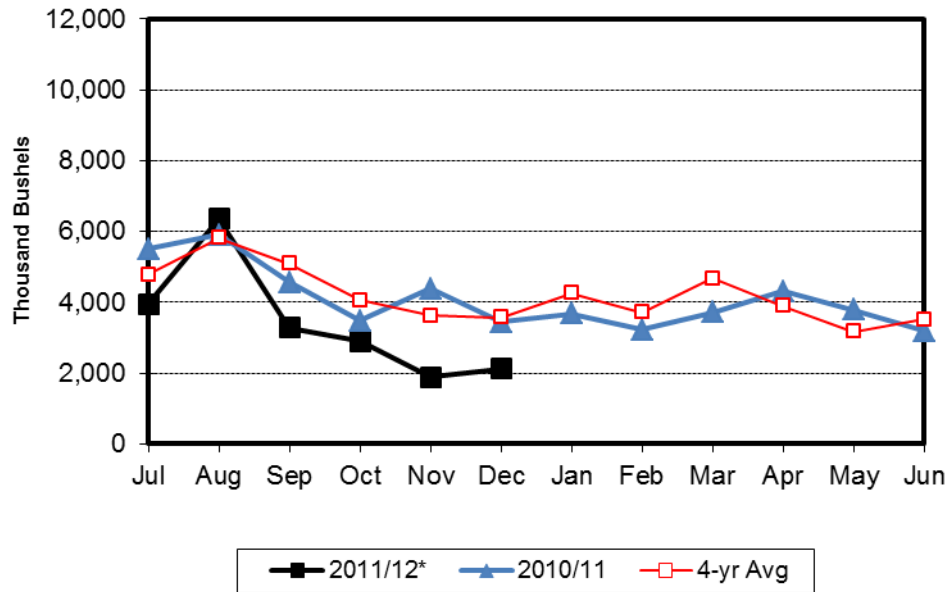

N.D. Grain and Oilseed Database - Monthly Shipments (1,000 Bushels)

Barley

Soybean

Corn

N.D. Grain and Oilseed Database - Monthly Rail Shipments (1,000 Bushels)

RRVW

DMVW

NP

N.D. Grain and Oilseed Database - Monthly Truck and Rail Shipments (1,000 Bushels)

All Grain & Oilseed Shipments