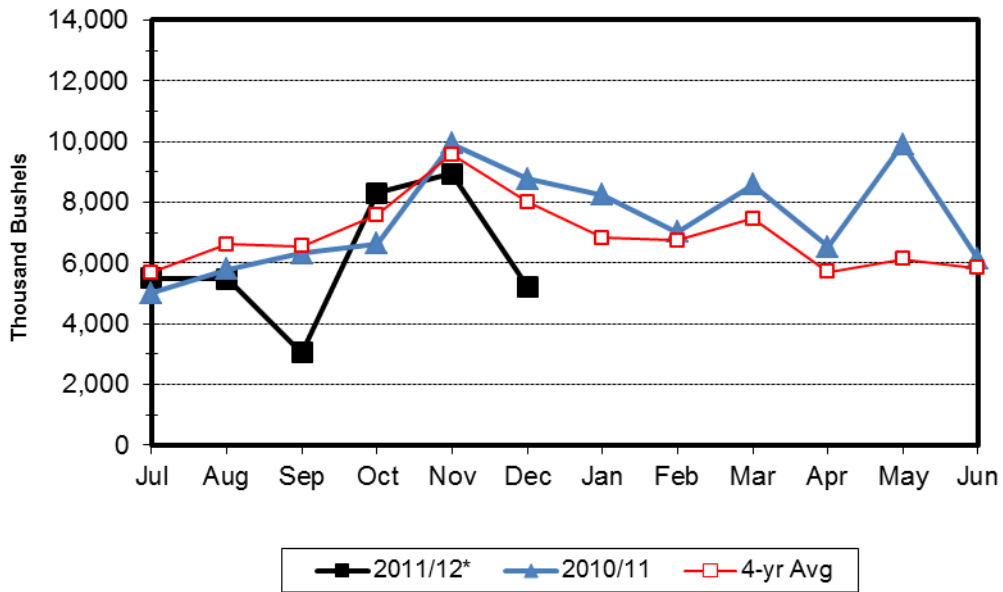

N.D. Grain and Oilseed Database - Monthly Shipments (1,000 Bushels)

Barley

Soybean

Corn

N.D. Grain and Oilseed Database - Monthly Rail Shipments (1,000 Bushels)

RRVW

DMVW

NP

N.D. Grain and Oilseed Database - Monthly Truck and Rail Shipments (1,000 Bushels)

All Grain & Oilseed Shipments