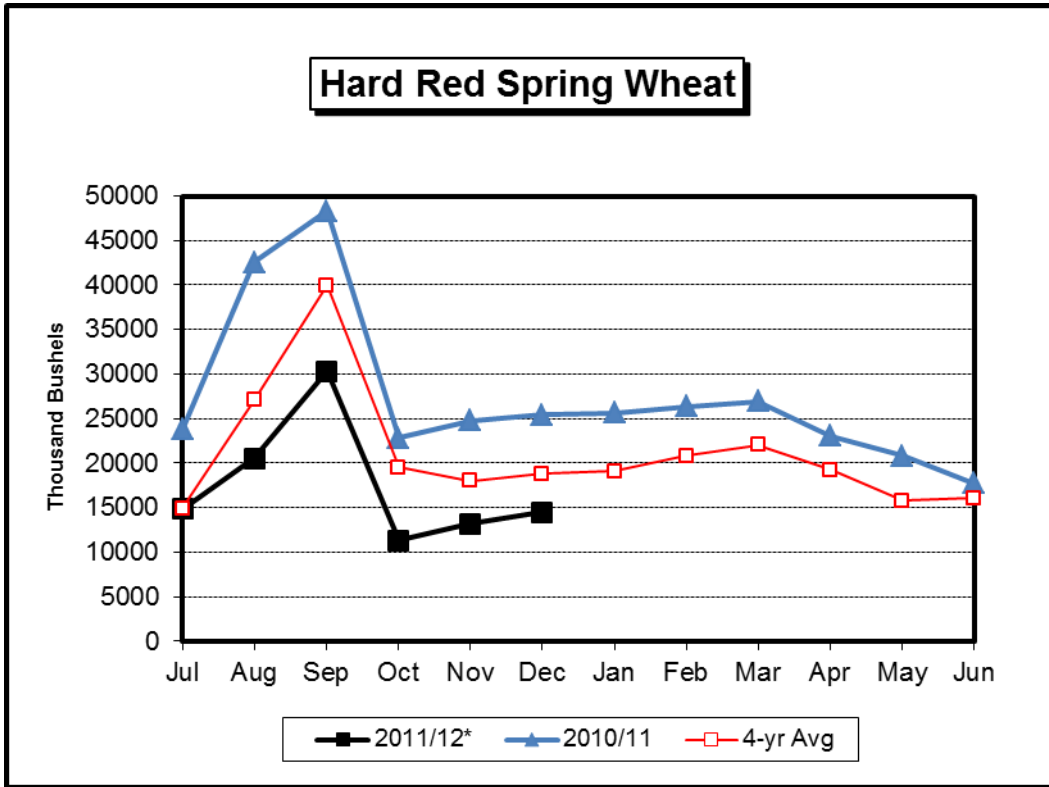

N.D. Grain and Oilseed Database - Monthly Shipments (1,000 Bushels)

Barley

Soybean

Corn

N.D. Grain and Oilseed Database - Monthly Rail Shipments (1,000 Bushels)

RRVW

DMVW

NP

N.D. Grain and Oilseed Database - Monthly Truck and Rail Shipments (1,000 Bushels)

All Grain & Oilseed Shipments