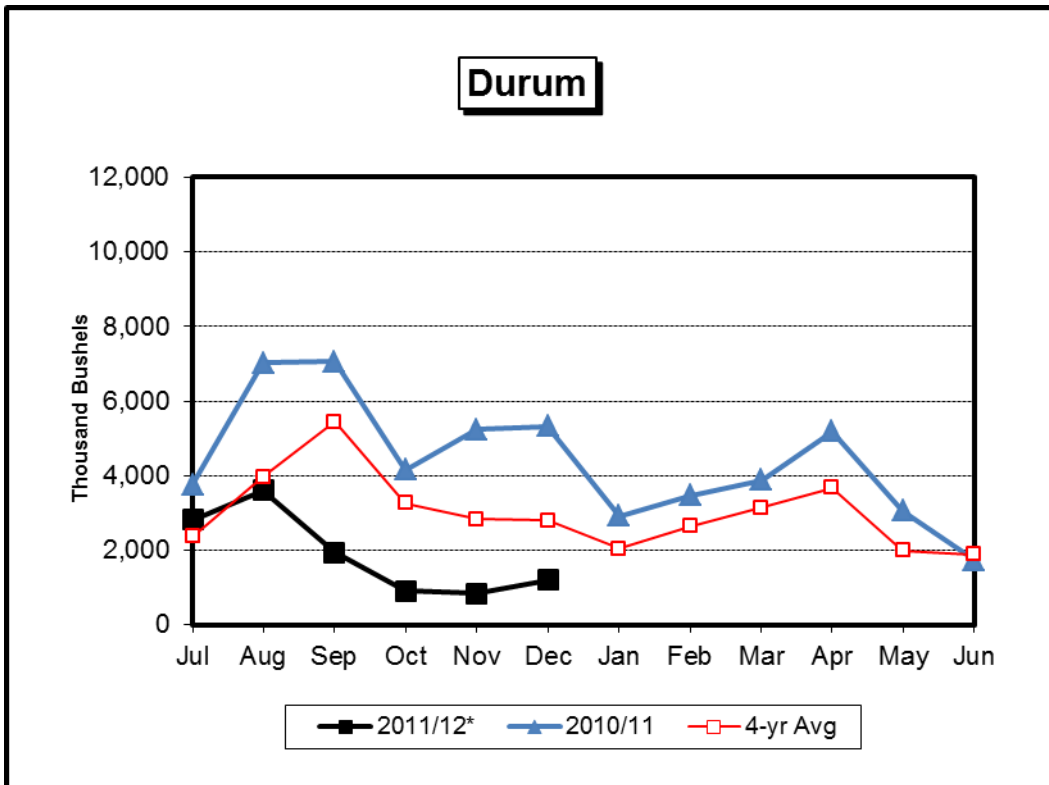

N.D. Grain and Oilseed Database - Monthly Shipments (1,000 Bushels)

Barley

Soybean

Corn

N.D. Grain and Oilseed Database - Monthly Rail Shipments (1,000 Bushels)

RRVW

DMVW

NP

N.D. Grain and Oilseed Database - Monthly Truck and Rail Shipments (1,000 Bushels)

All Grain & Oilseed Shipments