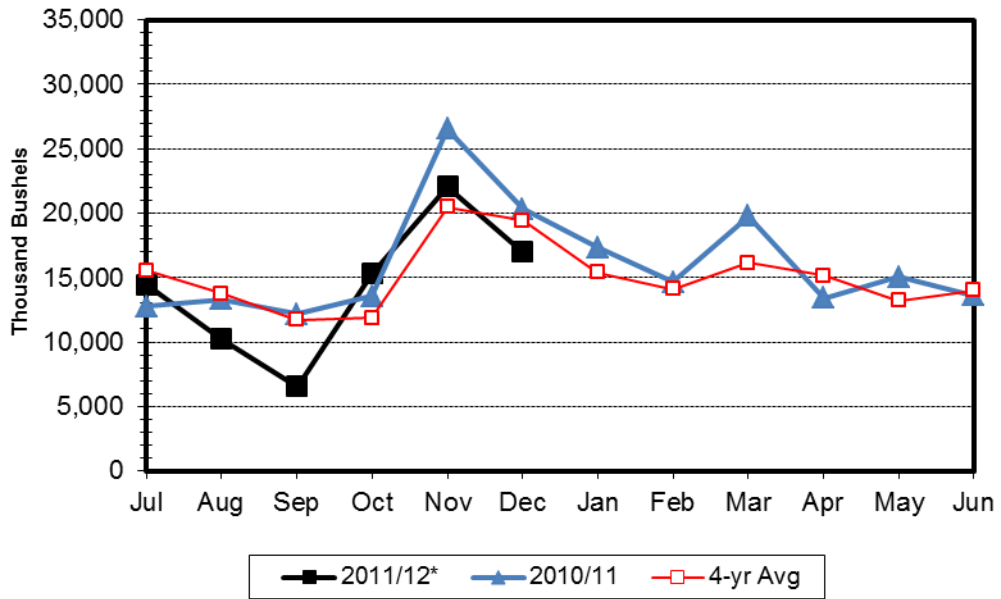

N.D. Grain and Oilseed Database - Monthly Shipments (1,000 Bushels)

Barley

Soybean

Corn

N.D. Grain and Oilseed Database - Monthly Rail Shipments (1,000 Bushels)

RRVW

DMVW

NP

N.D. Grain and Oilseed Database - Monthly Truck and Rail Shipments (1,000 Bushels)

All Grain & Oilseed Shipments