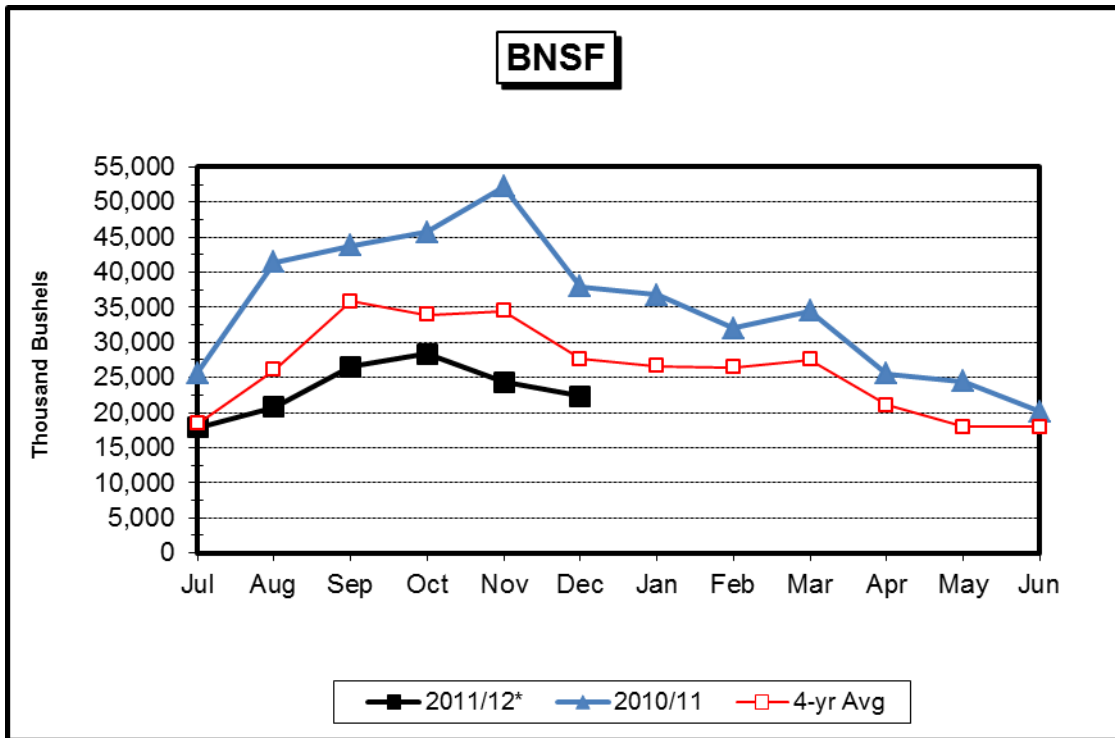

N.D. Grain and Oilseed Database - Monthly Shipments (1,000 Bushels)

Barley

Soybean

Corn

N.D. Grain and Oilseed Database - Monthly Rail Shipments (1,000 Bushels)

RRVW

DMVW

NP

N.D. Grain and Oilseed Database - Monthly Truck and Rail Shipments (1,000 Bushels)

All Grain & Oilseed Shipments