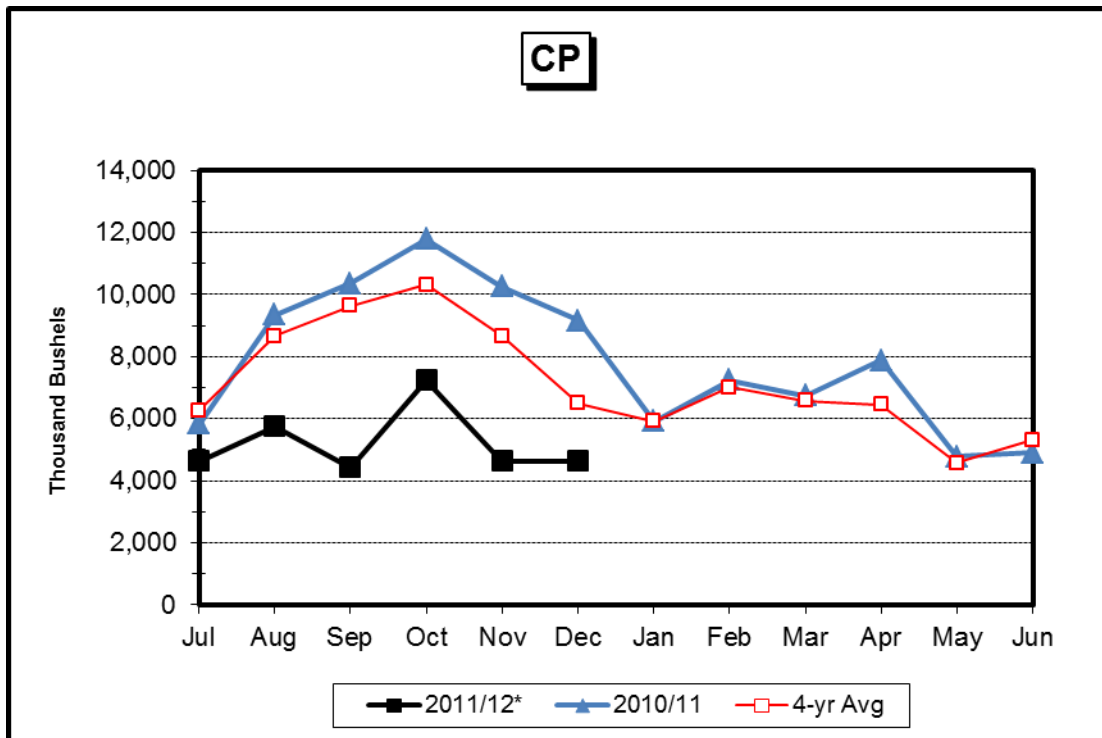

N.D. Grain and Oilseed Database - Monthly Shipments (1,000 Bushels)

Barley

Soybean

Corn

N.D. Grain and Oilseed Database - Monthly Rail Shipments (1,000 Bushels)

RRVW

DMVW

NP

N.D. Grain and Oilseed Database - Monthly Truck and Rail Shipments (1,000 Bushels)

All Grain & Oilseed Shipments